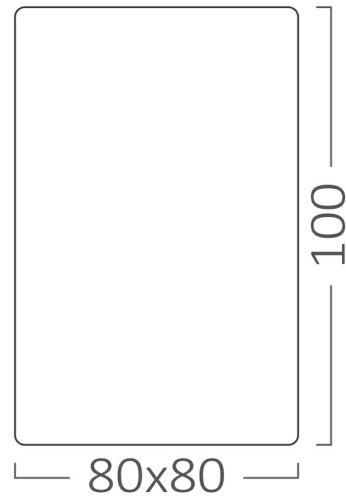

PRODUCT DATASHEET

MODEL NO BH04-30311

DESCRIPTION BRY-GAMA-8010-SQR-BLC-GU10-SPOTLIGHT

General Characteristics

Model No	:	BH04-30311
Main Family	:	Indoor Lighting
Sub Family	:	GU10 Surface Spotlight
Type	:	Spotlight
Body Color	:	Black
Lamp Shape	:	N/A
Light Source	:	N/A
Socket	:	GU10
Warranty	:	2 years
Class	:	Class I
IP	:	IP20

Electrical Characteristics

Voltage	:	220-240V
Material	:	Aluminium
Working Temperature	:	-20 C+40 C
Frequency	:	50-60 Hz

Package Informations

N.W.	:	6,30 kgs
G.W.	:	7,45 kgs
PCS/CTN	:	24 pcs
Length	:	355 mm
Width	:	290 mm
Height	:	230 mm
EAN	:	5949097723308

Product Characteristics

Wattage	:	Max 1x35 w
---------	---	------------

Dimensions & Weight

P. Length	:	80 mm
P. Width	:	80 mm
P. Height	:	100 mm
Weight	:	262 gr