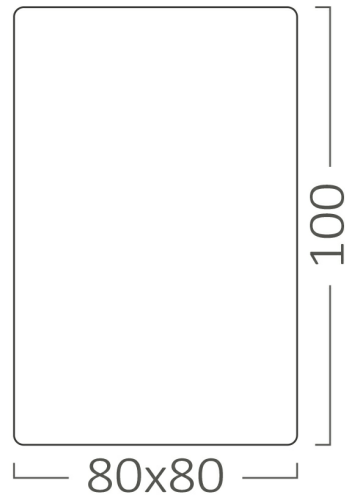

Braytron

PRODUCT DATASHEET

MODEL NO BH04-30310

DESCRIPTION BRY-GAMA-8010-SQR-WHT-GU10-SPOTLIGHT

BRAYTRON SRL

Bulavardul Iuliu Maniu, Nr.616, Sector 6, 061129, Bucuresti-ROMANIA

info@braytron.com

www.braytron.com

Page 1-2

General Characteristics

Model No	:	BH04-30310
Main Family	:	Indoor Lighting
Sub Family	:	GU10 Surface Spotlight
Type	:	Spotlight
Body Color	:	White
Lamp Shape	:	N/A
Light Source	:	N/A
Socket	:	GU10
Warranty	:	2 years
Class	:	Class I
IP	:	IP20

Electrical Characteristics

Voltage	:	220-240V
Material	:	Aluminium
Working Temperature	:	-20 C+40 C
Frequency	:	50-60 Hz

Package Informations

N.W.	:	6,30 kgs
G.W.	:	7,45 kgs
PCS/CTN	:	24 pcs
Length	:	355 mm
Width	:	290 mm
Height	:	230 mm
EAN	:	5949097723292

Product Characteristics

Wattage	:	Max 1x35 w
---------	---	------------

Dimensions & Weight

P. Length	:	80 mm
P. Width	:	80 mm
P. Height	:	100 mm
Weight	:	262 gr