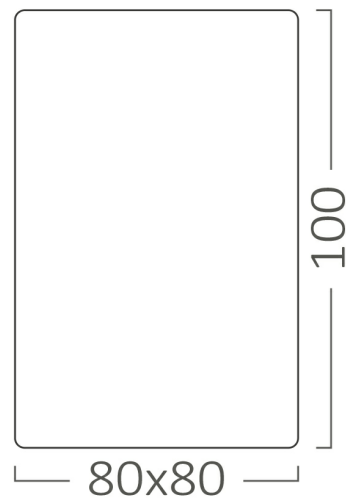

PRODUCT DATASHEET

MODEL NO BH04-30310

DESCRIPTION BRY-GAMA-8010-SQR-WHT-GU10-SPOTLIGHT

General Characteristics

Model No	:	BH04-30310
Main Family	:	Indoor Lighting
Sub Family	:	GU10 Surface Spotlight
Type	:	Spotlight
Body Color	:	White
Lamp Shape	:	N/A
Light Source	:	N/A
Socket	:	GU10
Warranty	:	2 years
Class	:	Class I
IP	:	IP20

Electrical Characteristics

Voltage	:	220-240V
Material	:	Aluminium
Working Temperature	:	-20 C+40 C
Frequency	:	50-60 Hz

Package Informations

N.W.	:	6,30 kgs
G.W.	:	7,45 kgs
PCS/CTN	:	24 pcs
Length	:	355 mm
Width	:	290 mm
Height	:	230 mm
EAN	:	5949097723292

Product Characteristics

Wattage	:	Max 1x35 w
---------	---	------------

Dimensions & Weight

P. Length	:	80 mm
P. Width	:	80 mm
P. Height	:	100 mm
Weight	:	262 gr