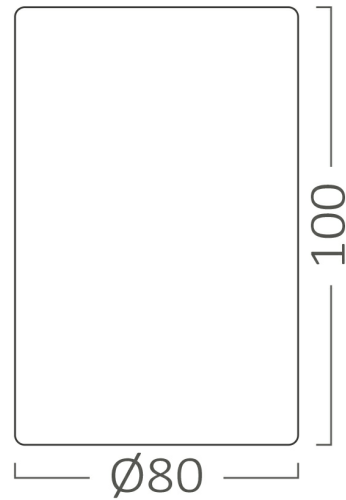

Braytron

PRODUCT DATASHEET

MODEL NO BH04-30300

DESCRIPTION BRY-GAMA-8010-RND-WHT-GU10-SPOTLIGHT

BRAYTRON SRL

Bulavardul Iuliu Maniu, Nr.616, Sector 6, 061129, Bucuresti-ROMANIA

info@braytron.com

www.braytron.com

Page 1-2