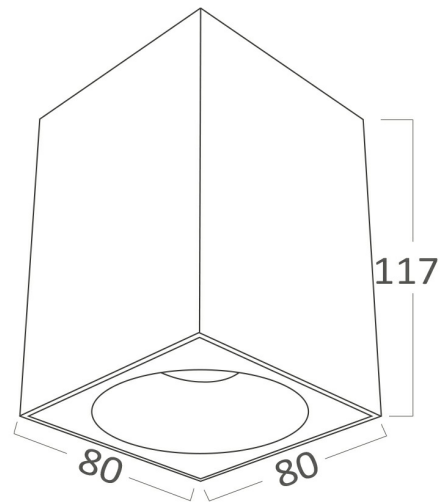

Braytron

PRODUCT DATASHEET

MODEL NO BH04-30111

DESCRIPTION BRY-BETA-8012-SQR-BLC-GU10-SPOTLIGHT

BRAYTRON SRL

Bulavardul iuliu maniu, Nr.616, Sector 6, 061129, Bucuresti-ROMANIA

info@braytron.com

www.braytron.com

Page 1-2

General Characteristics

Model No	:	BH04-30111
Main Family	:	Indoor Lighting
Sub Family	:	GU10 Surface Spotlight
Type	:	Spotlight
Body Color	:	Black
Lamp Shape	:	N/A
Light Source	:	N/A
Socket	:	GU10
Warranty	:	2 years
Class	:	Class I
IP	:	IP20

Electrical Characteristics

Voltage	:	220-240V
Material	:	Aluminium
Working Temperature	:	-20 C+40 C
Frequency	:	50-60 Hz

Package Informations

N.W.	:	6,50 kgs
G.W.	:	7,90 kgs
PCS/CTN	:	20 pcs
Length	:	470 mm
Width	:	200 mm
Height	:	280 mm
EAN	:	5949097725340

Product Characteristics

Wattage	:	Max 1x35 w
---------	---	------------

Dimensions & Weight

P. Length	:	80 mm
P. Width	:	80 mm
P. Height	:	117 mm
Weight	:	325 gr