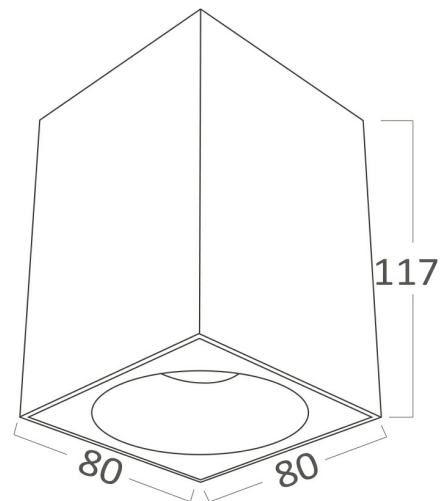

PRODUCT DATASHEET

MODEL NO

BH04-30111

DESCRIPTION

BRY-BETA-8012-SQR-BLC-GU10-SPOTLIGHT

General Characteristics

Model No	:	BH04-30111
Main Family	:	Indoor Lighting
Sub Family	:	GU10 Surface Spotlight
Type	:	Spotlight
Body Color	:	Black
Lamp Shape	:	N/A
Light Source	:	N/A
Socket	:	GU10
Warranty	:	2 years
Class	:	Class I
IP	:	IP20

Electrical Characteristics

Voltage	:	220-240V
Material	:	Aluminium
Working Temperature	:	-20 C+40 C
Frequency	:	50-60 Hz

Package Informations

N.W.	:	6,50 kgs
G.W.	:	7,90 kgs
PCS/CTN	:	20 pcs
Length	:	470 mm
Width	:	200 mm
Height	:	280 mm
EAN	:	5949097725340

Product Characteristics

Wattage	:	Max 1x35 w
---------	---	------------

Dimensions & Weight

P. Length	:	80 mm
P. Width	:	80 mm
P. Height	:	117 mm
Weight	:	325 gr