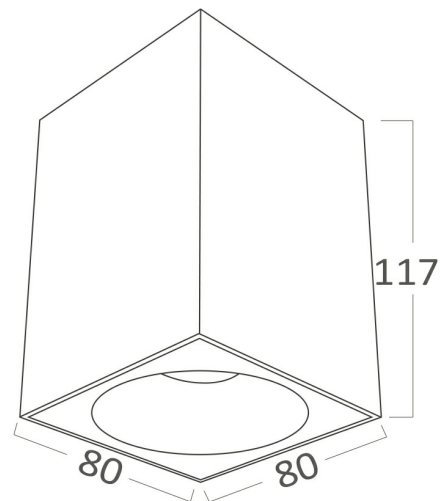

PRODUCT DATASHEET

MODEL NO

BH04-30110

DESCRIPTION

BRY-BETA-8012-SQR-WHT-GU10-SPOTLIGHT

General Characteristics

Model No	:	BH04-30110
Main Family	:	Indoor Lighting
Sub Family	:	GU10 Surface Spotlight
Type	:	Spotlight
Body Color	:	White
Lamp Shape	:	N/A
Light Source	:	N/A
Socket	:	GU10
Warranty	:	2 years
Class	:	Class I
IP	:	IP20

Electrical Characteristics

Voltage	:	220-240V
Material	:	Aluminium
Working Temperature	:	-20 C+40 C
Frequency	:	50-60 Hz

Package Informations

N.W.	:	6,50 kgs
G.W.	:	7,90 kgs
PCS/CTN	:	20 pcs
Length	:	470 mm
Width	:	200 mm
Height	:	280 mm
EAN	:	5949097725333

Product Characteristics

Wattage	:	Max 1x35 w
---------	---	------------

Dimensions & Weight

P. Length	:	80 mm
P. Width	:	80 mm
P. Height	:	117 mm
Weight	:	325 gr