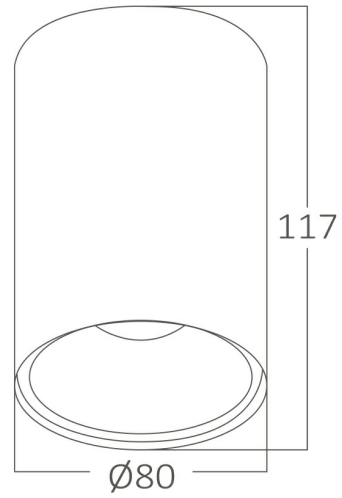

PRODUCT DATASHEET

MODEL NO

BH04-30101

DESCRIPTION

BRY-BETA-8012-RND-BLC-GU10-SPOTLIGHT

General Characteristics

Model No	:	BH04-30101
Main Family	:	Indoor Lighting
Sub Family	:	GU10 Surface Spotlight
Type	:	Spotlight
Body Color	:	Black
Lamp Shape	:	N/A
Light Source	:	N/A
Socket	:	GU10
Warranty	:	2 years
Class	:	Class I
IP	:	IP20

Electrical Characteristics

Voltage	:	220-240V
Material	:	Aluminium
Working Temperature	:	-20 C+40 C
Frequency	:	50-60 Hz

Package Informations

N.W.	:	4,20 kgs
G.W.	:	5,35 kgs
PCS/CTN	:	20 pcs
Length	:	470 mm
Width	:	200 mm
Height	:	280 mm
EAN	:	5949097725326

Product Characteristics

Wattage	:	Max 1x35 w
---------	---	------------

Dimensions & Weight

Diameter	:	80 mm
P. Height	:	117 mm
Weight	:	210 gr