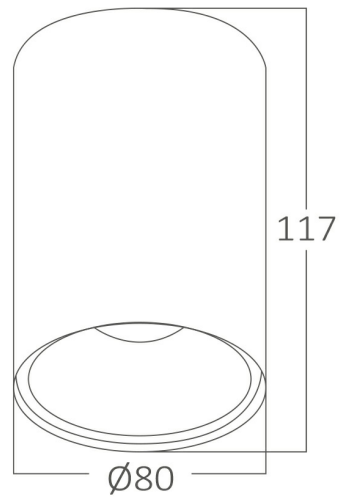

Braytron

PRODUCT DATASHEET

MODEL NO BH04-30101

DESCRIPTION BRY-BETA-8012-RND-BLC-GU10-SPOTLIGHT

BRAYTRON SRL

Bulavardul Iuliu Maniu, Nr.616, Sector 6, 061129, Bucuresti-ROMANIA

info@braytron.com

www.braytron.com

Page 1-2

General Characteristics

Model No	:	BH04-30101
Main Family	:	Indoor Lighting
Sub Family	:	GU10 Surface Spotlight
Type	:	Spotlight
Body Color	:	Black
Lamp Shape	:	N/A
Light Source	:	N/A
Socket	:	GU10
Warranty	:	2 years
Class	:	Class I
IP	:	IP20

Electrical Characteristics

Voltage	:	220-240V
Material	:	Aluminium
Working Temperature	:	-20 C+40 C
Frequency	:	50-60 Hz

Package Informations

N.W.	:	4,20 kgs
G.W.	:	5,35 kgs
PCS/CTN	:	20 pcs
Length	:	470 mm
Width	:	200 mm
Height	:	280 mm
EAN	:	5949097725326

Product Characteristics

Wattage	:	Max 1x35 w
---------	---	------------

Dimensions & Weight

Diameter	:	80 mm
P. Height	:	117 mm
Weight	:	210 gr