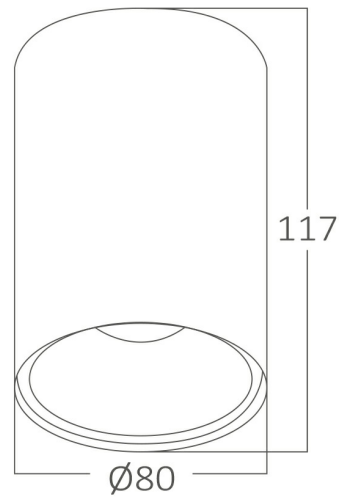

Braytron

PRODUCT DATASHEET

MODEL NO BH04-30100

DESCRIPTION BRY-BETA-8012-RND-WHT-GU10-SPOTLIGHT

BRAYTRON SRL

Bulavardul Iuliu Maniu, Nr.616, Sector 6, 061129, Bucuresti-ROMANIA

info@braytron.com

www.braytron.com

Page 1-2

General Characteristics

Model No	:	BH04-30100
Main Family	:	Indoor Lighting
Sub Family	:	GU10 Surface Spotlight
Type	:	Spotlight
Body Color	:	White
Lamp Shape	:	N/A
Light Source	:	N/A
Socket	:	GU10
Warranty	:	2 years
Class	:	Class I
IP	:	IP20

Electrical Characteristics

Voltage	:	220-240V
Material	:	Aluminium
Working Temperature	:	-20 C+40 C
Frequency	:	50-60 Hz

Package Informations

N.W.	:	4,20 kgs
G.W.	:	5,35 kgs
PCS/CTN	:	20 pcs
Length	:	470 mm
Width	:	200 mm
Height	:	280 mm
EAN	:	5949097725319

Product Characteristics

Wattage	:	Max 1x35 w
---------	---	------------

Dimensions & Weight

Diameter	:	80 mm
P. Height	:	117 mm
Weight	:	210 gr