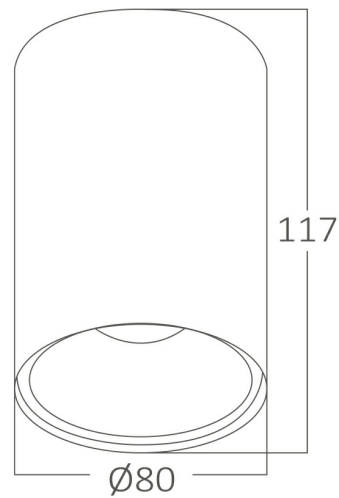

PRODUCT DATASHEET

MODEL NO

BH04-30100

DESCRIPTION

BRY-BETA-8012-RND-WHT-GU10-SPOTLIGHT

General Characteristics

Model No	:	BH04-30100
Main Family	:	Indoor Lighting
Sub Family	:	GU10 Surface Spotlight
Type	:	Spotlight
Body Color	:	White
Lamp Shape	:	N/A
Light Source	:	N/A
Socket	:	GU10
Warranty	:	2 years
Class	:	Class I
IP	:	IP20

Electrical Characteristics

Voltage	:	220-240V
Material	:	Aluminium
Working Temperature	:	-20 C+40 C
Frequency	:	50-60 Hz

Package Informations

N.W.	:	4,20 kgs
G.W.	:	5,35 kgs
PCS/CTN	:	20 pcs
Length	:	470 mm
Width	:	200 mm
Height	:	280 mm
EAN	:	5949097725319

Product Characteristics

Wattage	:	Max 1x35 w
---------	---	------------

Dimensions & Weight

Diameter	:	80 mm
P. Height	:	117 mm
Weight	:	210 gr