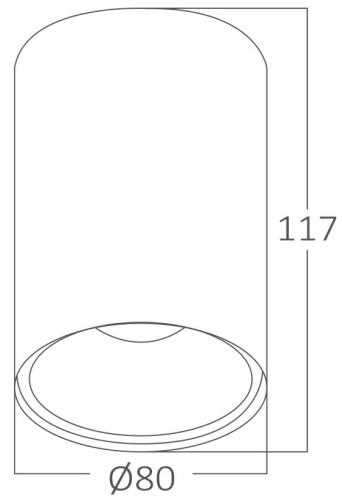

Braytron

PRODUCT DATASHEET

MODEL NO BH04-30100

DESCRIPTION BRY-SPOTLED G3-7W-SQR-SLV-3IN1-LED SPOTLIGHT

BRAYTRON SRL

Bulavardul Iuliu Maniu, Nr.616, Sector 6, 061129, Bucuresti-ROMANIA

info@braytron.com

www.braytron.com

Page 1-2

General Characteristics

Model No	:	BH04-30100
Main Family	:	Indoor Lighting
Sub Family	:	GU10 Surface Spotlight
Type	:	Spotlight
Body Color	:	White
Lamp Shape	:	N/A
Light Source	:	N/A
Socket	:	GU10
Warranty	:	2 years
Class	:	Class I
IP	:	IP20

Electrical Characteristics

Voltage	:	220-240V
Material	:	Aluminium
Working Temperature	:	-20 C+40 C
Frequency	:	50-60 Hz

Package Informations

N.W.	:	4,20 kgs
G.W.	:	5,35 kgs
PCS/CTN	:	20 pcs
Length	:	470 mm
Width	:	200 mm
Height	:	280 mm
EAN	:	5949097725319

Product Characteristics

Wattage	:	Max 1x35 w
---------	---	------------

Dimensions & Weight

Diameter	:	80 mm
P. Height	:	117 mm
Weight	:	210 gr