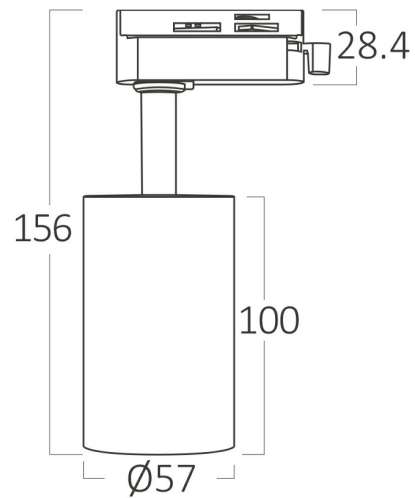

Braytron

PRODUCT DATASHEET

MODEL NO BH04-10606

DESCRIPTION BRY-BETA-TR2-GLD-GU10-2WRS-TRACKLIGHT

BRAYTRON SRL

Bulavardul iuliu maniu, Nr.616, Sector 6, 061129, Bucuresti-ROMANIA

info@braytron.com

www.braytron.com

Page 1-2

General Characteristics

Model No	:	BH04-10606
Main Family	:	Track Lighting
Sub Family	:	GU10 Tracklight
Type	:	Tracklight
Body Color	:	Golden
Lamp Shape	:	N/A
Light Source	:	N/A
Socket	:	GU10
Warranty	:	2 years
Class	:	Class II
IP	:	IP20

Electrical Characteristics

Voltage	:	220-240V
Material	:	Aluminium
Working Temperature	:	-20 C+40 C
Frequency	:	50-60 Hz

Package Informations

N.W.	:	5,50 kgs
G.W.	:	7,50 kgs
PCS/CTN	:	36 pcs
Length	:	385 mm
Width	:	365 mm
Height	:	280 mm
EAN	:	5949097724961

Product Characteristics

Wattage	:	Max 1x10 w
---------	---	------------

Dimensions & Weight

Diameter	:	57 mm
P. Length	:	100 mm
P. Height	:	156 mm
Weight	:	154 gr