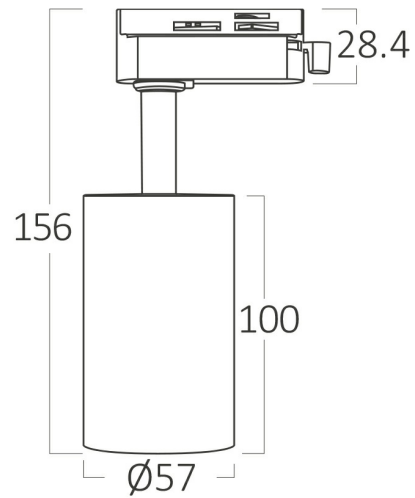

PRODUCT DATASHEET

MODEL NO

BH04-10601

DESCRIPTION

BRY-BETA-TR2-BLC-GU10-2WRS-TRACKLIGHT

General Characteristics

Model No	:	BH04-10601
Main Family	:	Track Lighting
Sub Family	:	GU10 Tracklight
Type	:	Tracklight
Body Color	:	Black
Lamp Shape	:	N/A
Light Source	:	N/A
Socket	:	GU10
Warranty	:	2 years
Class	:	Class II
IP	:	IP20

Electrical Characteristics

Voltage	:	220-240V
Material	:	Aluminium
Working Temperature	:	-20 C+40 C
Frequency	:	50-60 Hz

Package Informations

N.W.	:	5,50 kgs
G.W.	:	7,50 kgs
PCS/CTN	:	36 pcs
Length	:	385 mm
Width	:	365 mm
Height	:	280 mm
EAN	:	5949097724954

Product Characteristics

Wattage	:	Max 1x10 w
---------	---	------------

Dimensions & Weight

Diameter	:	57 mm
P. Length	:	100 mm
P. Height	:	156 mm
Weight	:	154 gr