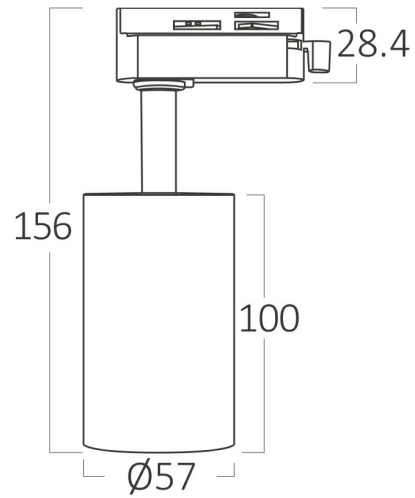

Braytron

PRODUCT DATASHEET

MODEL NO BH04-10601

DESCRIPTION BRY-BETA-TR2-BLC-GU10-2WRS-TRACKLIGHT

BRAYTRON SRL

Bulaverdul iuliu maniu, Nr.616, Sector 6, 061129, Bucuresti-ROMANIA

info@braytron.com

www.braytron.com

Page 1-2

General Characteristics

Model No	:	BH04-10601
Main Family	:	Track Lighting
Sub Family	:	GU10 Tracklight
Type	:	Tracklight
Body Color	:	Black
Lamp Shape	:	N/A
Light Source	:	N/A
Socket	:	GU10
Warranty	:	2 years
Class	:	Class II
IP	:	IP20

Electrical Characteristics

Voltage	:	220-240V
Material	:	Aluminium
Working Temperature	:	-20 C+40 C
Frequency	:	50-60 Hz

Package Informations

N.W.	:	5,50 kgs
G.W.	:	7,50 kgs
PCS/CTN	:	36 pcs
Length	:	385 mm
Width	:	365 mm
Height	:	280 mm
EAN	:	5949097724954

Product Characteristics

Wattage	:	Max 1x10 w
---------	---	------------

Dimensions & Weight

Diameter	:	57 mm
P. Length	:	100 mm
P. Height	:	156 mm
Weight	:	154 gr