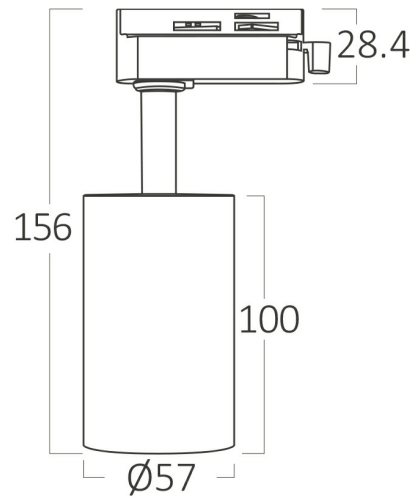

PRODUCT DATASHEET

MODEL NO

BH04-10600

DESCRIPTION

BRY-BETA-TR2-WHT-GU10-2WRS-TRACKLIGHT

General Characteristics

Model No	:	BH04-10600
Main Family	:	Track Lighting
Sub Family	:	GU10 Tracklight
Type	:	Tracklight
Body Color	:	White
Lamp Shape	:	N/A
Light Source	:	N/A
Socket	:	GU10
Warranty	:	2 years
Class	:	Class II
IP	:	IP20

Electrical Characteristics

Voltage	:	220-240V
Material	:	Aluminium
Working Temperature	:	-20 C+40 C
Frequency	:	50-60 Hz

Package Informations

N.W.	:	5,50 kgs
G.W.	:	7,50 kgs
PCS/CTN	:	36 pcs
Length	:	385 mm
Width	:	365 mm
Height	:	280 mm
EAN	:	5949097724947

Product Characteristics

Wattage	:	Max 1x10 w
---------	---	------------

Dimensions & Weight

Diameter	:	57 mm
P. Length	:	100 mm
P. Height	:	156 mm
Weight	:	154 gr