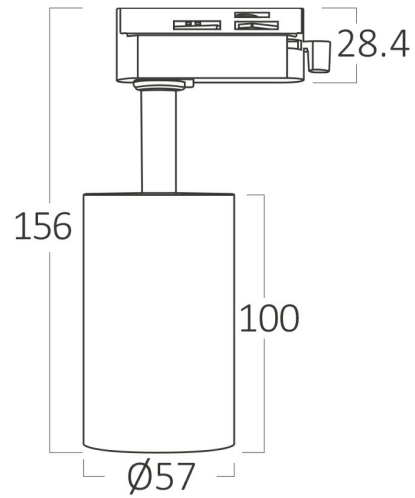

## PRODUCT DATASHEET

MODEL NO BH04-10600

DESCRIPTION BRY-BETA-TR2-WHT-GU10-2WRS-TRACKLIGHT

Braytron

SPOTLIGHT FIXTURE

1xGU10  
Max.1x10w LED

Bulb not included.

 50mm	SUITABLE FOR GU10 BULB
2	WIRES

### General Characteristics

Model No	:	BH04-10600
Main Family	:	Track Lighting
Sub Family	:	GU10 Tracklight
Type	:	Tracklight
Body Color	:	White-Black
Lamp Shape	:	N/A
Light Source	:	N/A
Socket	:	GU10
Warranty	:	2 Years
Class	:	CLASS II
IP	:	IP20

### Package Informations

N.W.	:	5,5 kgs
G.W.	:	7,5 kgs
PCS/CTN	:	36
Length	:	38,5 cm
Width	:	36,5 cm
Height	:	27,5 cm
EAN	:	5949097724947

### Dimensions & Weight

Diameter	:	57 mm
P. Length	:	100 mm
P. Height	:	156 mm
Weight	:	154 gr