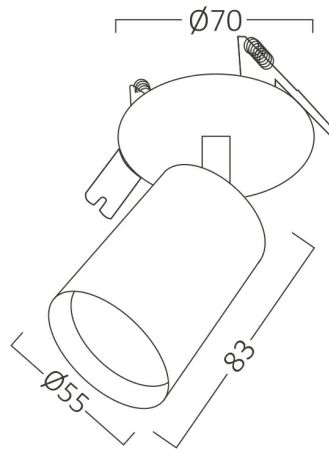

Braytron

PRODUCT DATASHEET

MODEL NO

BH04-00900

DESCRIPTION

BRY-BETA-CSD_1-WHT-GU10-SPOTLIGHT

BRAYTRON SRL

Bulavardul Iuliu Maniu, Nr.616, Sector 6, 061129, Bucuresti-ROMANIA

info@braytron.com

www.braytron.com

Page 1-2

General Characteristics

Model No	:	BH04-00900
Main Family	:	Indoor Lighting
Sub Family	:	GU10 Surface Spotlight
Type	:	Spotlight
Body Color	:	White
Lamp Shape	:	N/A
Light Source	:	N/A
Socket	:	GU10
Warranty	:	2 years
Class	:	Class I
IP	:	IP20

Electrical Characteristics

Voltage	:	220-240V
Material	:	Aluminium
Working Temperature	:	-20 C+40 C
Frequency	:	50-60 Hz

Package Informations

N.W.	:	3,65 kgs
G.W.	:	5,00 kgs
PCS/CTN	:	24 pcs
Length	:	370 mm
Width	:	275 mm
Height	:	275 mm
EAN	:	5949097728211

Product Characteristics

Wattage	:	Max 1x35 w
---------	---	------------

Dimensions & Weight

Diameter	:	55 mm
P. Height	:	83 mm
Cutout	:	70 mm
Weight	:	170 gr