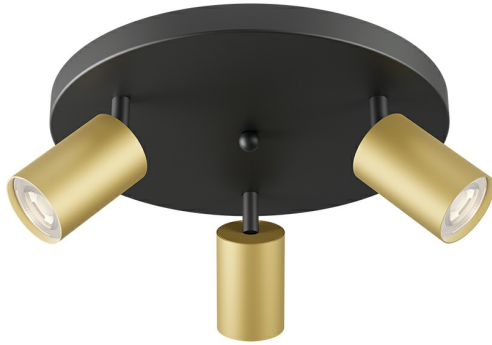

PRODUCT DATASHEET

MODEL NO

BH04-00886

DESCRIPTION

BRY-BETA-RND_3-GLD-GU10-SPOTLIGHT

BRAYTRON SRL

Bulaverdul iuliu maniu, Nr.616, Sector 6, 061129, Bucuresti-ROMANIA

info@braytron.com

www.braytron.com

Page 1-2

General Characteristics

Model No	:	BH04-00886
Main Family	:	Indoor Lighting
Sub Family	:	GU10 Surface Spotlight
Type	:	Spotlight
Body Color	:	Golden
Lamp Shape	:	N/A
Light Source	:	N/A
Socket	:	3xGU10
Warranty	:	2 years
Class	:	Class I
IP	:	IP20

Electrical Characteristics

Voltage	:	220-240V
Material	:	Aluminium
Working Temperature	:	-20 C+40 C
Frequency	:	50-60 Hz

Package Informations

N.W.	:	5,04 kgs
G.W.	:	6,45 kgs
PCS/CTN	:	6 pcs
Length	:	630 mm
Width	:	320 mm
Height	:	330 mm
EAN	:	5949097744112

Product Characteristics

Wattage	:	Max 3x35 w
---------	---	------------

Dimensions & Weight

Diameter	:	300 mm
P. Height	:	123 mm
Weight	:	840 gr