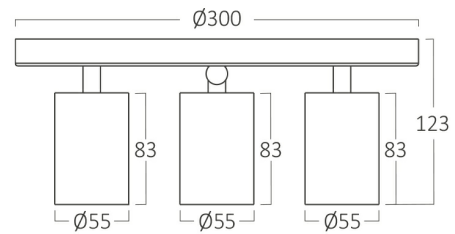

PRODUCT DATASHEET

MODEL NO

BH04-00886

DESCRIPTION

BRY-BETA-RND_3-GLD-GU10-SPOTLIGHT

BRAYTRON SRL

Bulaverdul iuliu maniu, Nr.616, Sector 6, 061129, Bucuresti-ROMANIA

info@braytron.com

www.braytron.com

Page 1-2

General Characteristics

Model No	:	BH04-00886
Main Family	:	Indoor Lighting
Sub Family	:	GU10 Surface Spotlight
Type	:	Spotlight
Body Color	:	Golden
Lamp Shape	:	N/A
Light Source	:	N/A
Socket	:	3xGU10
Warranty	:	2 years
Class	:	Class I
IP	:	IP20

Electrical Characteristics

Voltage	:	220-240V
Material	:	Aluminium
Working Temperature	:	-20 C+40 C
Frequency	:	50-60 Hz

Package Informations

N.W.	:	5,04 kgs
G.W.	:	6,45 kgs
PCS/CTN	:	6 pcs
Length	:	630 mm
Width	:	320 mm
Height	:	330 mm
EAN	:	5949097744112

Product Characteristics

Wattage	:	Max 3x35 w
---------	---	------------

Dimensions & Weight

Diameter	:	300 mm
P. Height	:	123 mm
Weight	:	840 gr