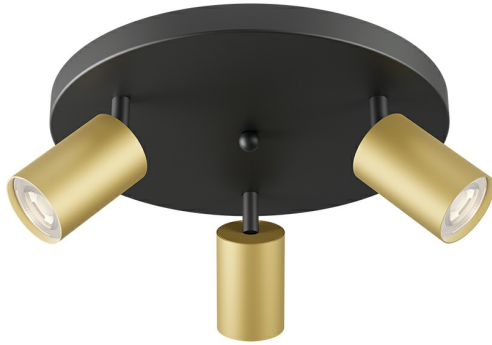

## PRODUCT DATASHEET

MODEL NO

BH04-00886

DESCRIPTION

BRY-BETA-RND\_3-GLD-GU10-SPOTLIGHT

### General Characteristics

Model No	:	BH04-00886
Main Family	:	Indoor Lighting
Sub Family	:	GU10 Surface Spotlight
Type	:	Spotlight
Body Color	:	Golden
Lamp Shape	:	N/A
Light Source	:	N/A
Socket	:	3xGU10
Warranty	:	2 years
Class	:	Class I
IP	:	IP20

### Product Characteristics

Wattage	:	Max 3x35 w
---------	---	------------

### Dimensions & Weight

Diameter	:	300 mm
P. Height	:	123 mm
Weight	:	840 gr