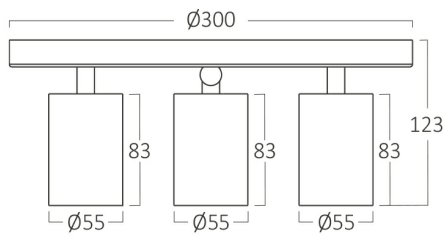

PRODUCT DATASHEET

MODEL NO

BH04-00886

DESCRIPTION

BRY-BETA-RND_3-GLD-GU10-SPOTLIGHT

BRAYTRON SRL

Bulaverdul iuliu maniu, Nr.616, Sector 6, 061129, Bucuresti-ROMANIA

info@braytron.com

www.braytron.com

Page 1-2

General Characteristics

Model No	:	BH04-00886
Main Family	:	Indoor Lighting
Sub Family	:	GU10 Surface Spotlight
Type	:	Spotlight
Body Color	:	Golden
Lamp Shape	:	N/A
Light Source	:	N/A
Socket	:	3xGU10
Warranty	:	2 years
Class	:	Class I
IP	:	IP20

Electrical Characteristics

Voltage	:	220-240V
Material	:	Aluminium
Working Temperature	:	-20 C+40 C
Frequency	:	50-60 Hz

Package Informations

N.W.	:	5,04 kgs
G.W.	:	6,45 kgs
PCS/CTN	:	6 pcs
Length	:	630 mm
Width	:	320 mm
Height	:	330 mm
EAN	:	5949097744112

Product Characteristics

Wattage	:	Max 3x35 w
---------	---	------------

Dimensions & Weight

Diameter	:	300 mm
P. Height	:	123 mm
Weight	:	840 gr