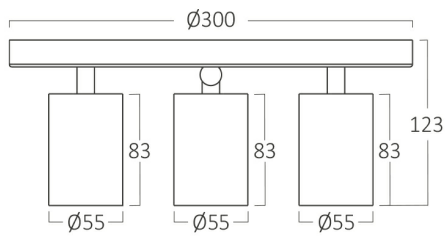

PRODUCT DATASHEET

MODEL NO

BH04-00881

DESCRIPTION

BRY-BETA-RND_3-BLC-GU10-SPOTLIGHT

BRAYTRON SRL

Bulavardul Iuliu Maniu, Nr.616, Sector 6, 061129, Bucuresti-ROMANIA

info@braytron.com

www.braytron.com

Page 1-2

General Characteristics

Model No	:	BH04-00881
Main Family	:	Indoor Lighting
Sub Family	:	GU10 Surface Spotlight
Type	:	Spotlight
Body Color	:	Black
Lamp Shape	:	N/A
Light Source	:	N/A
Socket	:	3xGU10
Warranty	:	2 years
Class	:	Class I
IP	:	IP20

Electrical Characteristics

Voltage	:	220-240V
Material	:	Aluminium
Working Temperature	:	-20 C+40 C
Frequency	:	50-60 Hz

Package Informations

PCS/CTN	:	6 pcs
EAN	:	5949097743894

Product Characteristics

Wattage	:	Max 3x35 w
---------	---	------------

Dimensions & Weight

Diameter	:	300 mm
P. Height	:	123 mm