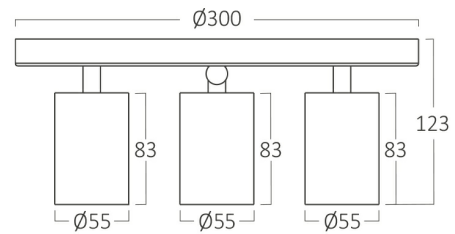

PRODUCT DATASHEET

MODEL NO

BH04-00881

DESCRIPTION

BRY-BETA-RND_3-BLC-GU10-SPOTLIGHT

BRAYTRON SRL

Bulavardul Iuliu Maniu, Nr.616, Sector 6, 061129, Bucuresti-ROMANIA

info@braytron.com

www.braytron.com

Page 1-2

General Characteristics

Model No	:	BH04-00881
Main Family	:	Indoor Lighting
Sub Family	:	GU10 Surface Spotlight
Type	:	Spotlight
Body Color	:	Black
Lamp Shape	:	N/A
Light Source	:	N/A
Socket	:	3xGU10
Warranty	:	2 years
Class	:	Class I
IP	:	IP20

Electrical Characteristics

Voltage	:	220-240V
Material	:	Aluminium
Working Temperature	:	-20 C+40 C
Frequency	:	50-60 Hz

Package Informations

PCS/CTN	:	6 pcs
EAN	:	5949097743894

Product Characteristics

Wattage	:	Max 3x35 w
---------	---	------------

Dimensions & Weight

Diameter	:	300 mm
P. Height	:	123 mm