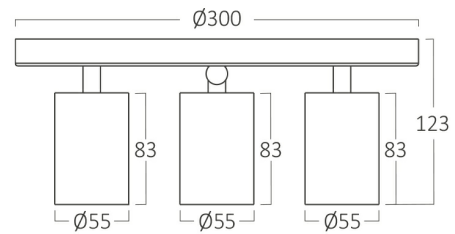

## PRODUCT DATASHEET

MODEL NO

BH04-00880

DESCRIPTION

BRY-BETA-RND\_3-WHT-GU10-SPOTLIGHT

BRAYTRON SRL

Bulavardul Iuliu Maniu, Nr.616, Sector 6, 061129, Bucuresti-ROMANIA

info@braytron.com

### General Characteristics

Model No	:	BH04-00880
Main Family	:	Indoor Lighting
Sub Family	:	GU10 Surface Spotlight
Type	:	Spotlight
Body Color	:	White
Lamp Shape	:	N/A
Light Source	:	N/A
Socket	:	3xGU10
Warranty	:	2 years
Class	:	Class I
IP	:	IP20

### Product Characteristics

Wattage	:	Max 3x35 w
---------	---	------------

### Dimensions & Weight

Diameter	:	300 mm
P. Height	:	123 mm