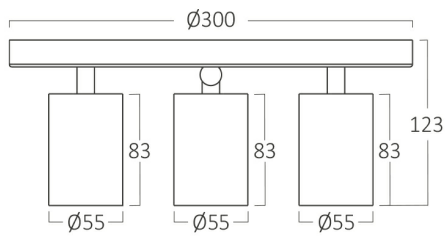

## PRODUCT DATASHEET

MODEL NO

BH04-00880

DESCRIPTION

BRY-BETA-RND\_3-WHT-GU10-SPOTLIGHT

BRAYTRON SRL

Bulavardul Iuliu Maniu, Nr.616, Sector 6, 061129, Bucuresti-ROMANIA

info@braytron.com

### General Characteristics

Model No	:	BH04-00880
Main Family	:	Indoor Lighting
Sub Family	:	GU10 Surface Spotlight
Type	:	Spotlight
Body Color	:	White
Lamp Shape	:	N/A
Light Source	:	N/A
Socket	:	3xGU10
Warranty	:	2 years
Class	:	Class I
IP	:	IP20

### Product Characteristics

Wattage	:	Max 3x35 w
---------	---	------------

### Dimensions & Weight

Diameter	:	300 mm
P. Height	:	123 mm