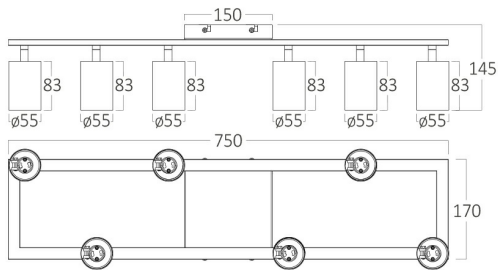

## PRODUCT DATASHEET

MODEL NO

BH04-00866

DESCRIPTION

BRY-BETA-RCT\_6-GLD-GU10-SPOTLIGHT

BRAYTRON SRL

Bulavardul iuliu maniu, Nr.616, Sector 6, 061129, Bucuresti-ROMANIA

info@braytron.com

### Product Characteristics

Wattage	:	Max 6x35 w
---------	---	------------

### Dimensions & Weight

P. Length	:	750 mm
P. Height	:	170 mm