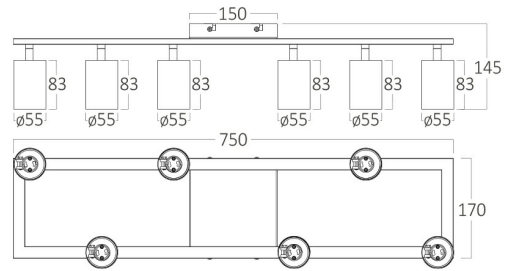

## PRODUCT DATASHEET

MODEL NO

BH04-00866

DESCRIPTION

BRY-BETA-RCT\_6-GLD-GU10-SPOTLIGHT

BRAYTRON SRL

Bulavardul iuliu maniu, Nr.616, Sector 6, 061129, Bucuresti-ROMANIA

info@braytron.com

### Product Characteristics

Wattage	:	Max 6x35 w
---------	---	------------

### Dimensions & Weight

P. Length	:	750 mm
P. Height	:	170 mm