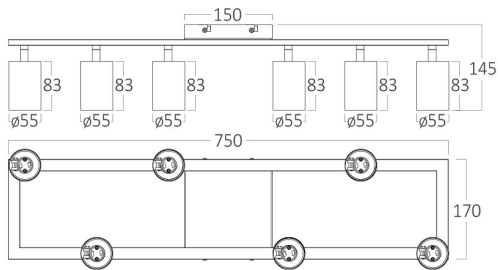

Braytron

PRODUCT DATASHEET

MODEL NO

BH04-00861

DESCRIPTION

BRY-BETA-RCT_6-BLC-GU10-SPOTLIGHT

BRAYTRON SRL

Bulavardul iuliu maniu, Nr.616, Sector 6, 061129, Bucuresti-ROMANIA

info@braytron.com

www.braytron.com

Page 1-2

General Characteristics

Model No	:	BH04-00861
Main Family	:	Indoor Lighting
Sub Family	:	GU10 Surface Spotlight
Type	:	Spotlight
Body Color	:	Black
Lamp Shape	:	N/A
Light Source	:	N/A
Socket	:	6xGU10
Warranty	:	2 years
Class	:	Class I
IP	:	IP20

Electrical Characteristics

Voltage	:	220-240V
Material	:	Aluminium
Working Temperature	:	-20 C+40 C
Frequency	:	50-60 Hz

Product Characteristics

Wattage	:	Max 6x35 w
---------	---	------------

Dimensions & Weight

P. Length	:	750 mm
P. Height	:	170 mm