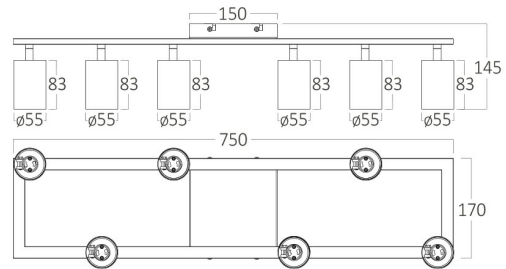

Braytron

PRODUCT DATASHEET

MODEL NO

BH04-00861

DESCRIPTION

BRY-BETA-RCT_6-BLC-GU10-SPOTLIGHT

BRAYTRON SRL

Bulavardul iuliu maniu, Nr.616, Sector 6, 061129, Bucuresti-ROMANIA

info@braytron.com

www.braytron.com

Page 1-2

General Characteristics

Model No	:	BH04-00861
Main Family	:	Indoor Lighting
Sub Family	:	GU10 Surface Spotlight
Type	:	Spotlight
Body Color	:	Black
Lamp Shape	:	N/A
Light Source	:	N/A
Socket	:	6xGU10
Warranty	:	2 years
Class	:	Class I
IP	:	IP20

Electrical Characteristics

Voltage	:	220-240V
Material	:	Aluminium
Working Temperature	:	-20 C+40 C
Frequency	:	50-60 Hz

Product Characteristics

Wattage	:	Max 6x35 w
---------	---	------------

Dimensions & Weight

P. Length	:	750 mm
P. Height	:	170 mm