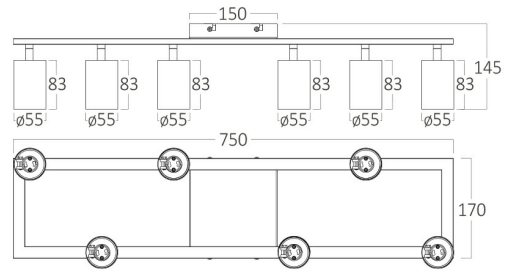

Braytron

PRODUCT DATASHEET

MODEL NO

BH04-00860

DESCRIPTION

BRY-BETA-RCT_6-WHT-GU10-SPOTLIGHT

BRAYTRON SRL

Bulavardul iuliu maniu, Nr.616, Sector 6, 061129, Bucuresti-ROMANIA

info@braytron.com

www.braytron.com

Page 1-2

General Characteristics

Model No	:	BH04-00860
Main Family	:	Indoor Lighting
Sub Family	:	GU10 Surface Spotlight
Type	:	Spotlight
Body Color	:	White
Lamp Shape	:	N/A
Light Source	:	N/A
Socket	:	6xGU10
Warranty	:	2 years
Class	:	Class I
IP	:	IP20

Electrical Characteristics

Voltage	:	220-240V
Material	:	Aluminium
Working Temperature	:	-20 C+40 C
Frequency	:	50-60 Hz

Product Characteristics

Wattage	:	Max 6x35 w
---------	---	------------

Dimensions & Weight

P. Length	:	750 mm
P. Height	:	170 mm