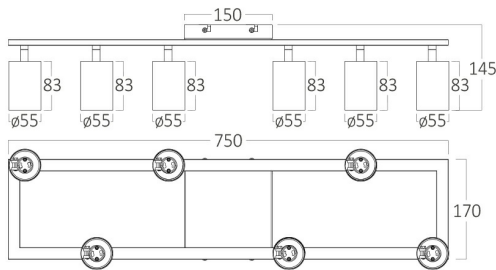

Braytron

PRODUCT DATASHEET

MODEL NO

BH04-00860

DESCRIPTION

BRY-BETA-RCT_6-WHT-GU10-SPOTLIGHT

BRAYTRON SRL

Bulavardul iuliu maniu, Nr.616, Sector 6, 061129, Bucuresti-ROMANIA

info@braytron.com

www.braytron.com

Page 1-2

General Characteristics

Model No	:	BH04-00860
Main Family	:	Indoor Lighting
Sub Family	:	GU10 Surface Spotlight
Type	:	Spotlight
Body Color	:	White
Lamp Shape	:	N/A
Light Source	:	N/A
Socket	:	6xGU10
Warranty	:	2 years
Class	:	Class I
IP	:	IP20

Electrical Characteristics

Voltage	:	220-240V
Material	:	Aluminium
Working Temperature	:	-20 C+40 C
Frequency	:	50-60 Hz

Product Characteristics

Wattage	:	Max 6x35 w
---------	---	------------

Dimensions & Weight

P. Length	:	750 mm
P. Height	:	170 mm