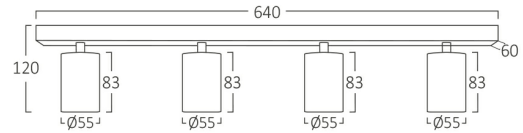

PRODUCT DATASHEET

MODEL NO

BH04-00846

DESCRIPTION

BRY-BETA-SRQ_4-GLD-GU10-SPOTLIGHT

BRAYTRON SRL

Bulaverdul iuliu maniu, Nr.616, Sector 6, 061129, Bucuresti-ROMANIA

info@braytron.com

www.braytron.com

General Characteristics

Model No	:	BH04-00846
Main Family	:	Indoor Lighting
Sub Family	:	GU10 Surface Spotlight
Type	:	Spotlight
Body Color	:	Golden
Lamp Shape	:	N/A
Light Source	:	N/A
Socket	:	4xGU10
Warranty	:	2 years
Class	:	Class I
IP	:	IP20

Electrical Characteristics

Voltage	:	220-240V
Material	:	Aluminium
Working Temperature	:	-20 C+40 C
Frequency	:	50-60 Hz

Package Informations

N.W.	:	5,58 kgs
G.W.	:	6,65 kgs
PCS/CTN	:	6 pcs
Length	:	660 mm
Width	:	220 mm
Height	:	225 mm
EAN	:	5949097744105

Product Characteristics

Wattage	:	Max 4x35 w
---------	---	------------

Dimensions & Weight

P. Length	:	640 mm
P. Width	:	60 mm
P. Height	:	120 mm
Weight	:	930 gr