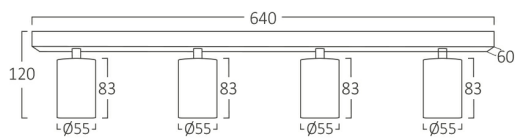

PRODUCT DATASHEET

MODEL NO

BH04-00846

DESCRIPTION

BRY-BETA-SRQ_4-GLD-GU10-SPOTLIGHT

BRAYTRON SRL

Bulaverdul iuliu maniu, Nr.616, Sector 6, 061129, Bucuresti-ROMANIA

info@braytron.com

www.braytron.com

General Characteristics

Model No	:	BH04-00846
Main Family	:	Indoor Lighting
Sub Family	:	GU10 Surface Spotlight
Type	:	Spotlight
Body Color	:	Golden
Lamp Shape	:	N/A
Light Source	:	N/A
Socket	:	4xGU10
Warranty	:	2 years
Class	:	Class I
IP	:	IP20

Electrical Characteristics

Voltage	:	220-240V
Material	:	Aluminium
Working Temperature	:	-20 C+40 C
Frequency	:	50-60 Hz

Package Informations

N.W.	:	5,58 kgs
G.W.	:	6,65 kgs
PCS/CTN	:	6 pcs
Length	:	660 mm
Width	:	220 mm
Height	:	225 mm
EAN	:	5949097744105

Product Characteristics

Wattage	:	Max 4x35 w
---------	---	------------

Dimensions & Weight

P. Length	:	640 mm
P. Width	:	60 mm
P. Height	:	120 mm
Weight	:	930 gr