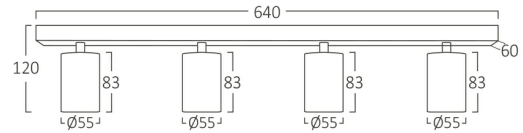

PRODUCT DATASHEET

MODEL NO

BH04-00841

DESCRIPTION

BRY-BETA-SRQ_4-BLC-GU10-SPOTLIGHT

BRAYTRON SRL

Bulaverdul iuliu maniu, Nr.616, Sector 6, 061129, Bucuresti-ROMANIA

info@braytron.com

www.braytron.com

General Characteristics

Model No	:	BH04-00841
Main Family	:	Indoor Lighting
Sub Family	:	GU10 Surface Spotlight
Type	:	Spotlight
Body Color	:	Black
Lamp Shape	:	N/A
Light Source	:	N/A
Socket	:	4xGU10
Warranty	:	2 years
Class	:	Class I
IP	:	IP20

Electrical Characteristics

Voltage	:	220-240V
Material	:	Aluminium
Working Temperature	:	-20 C+40 C
Frequency	:	50-60 Hz

Package Informations

PCS/CTN	:	6 pcs
EAN	:	5949097743870

Product Characteristics

Wattage	:	Max 4x35 w
---------	---	------------

Dimensions & Weight

P. Length	:	640 mm
P. Width	:	60 mm
P. Height	:	120 mm