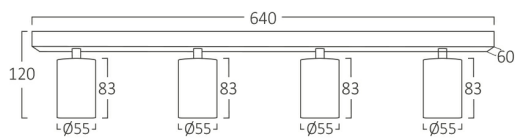

PRODUCT DATASHEET

MODEL NO

BH04-00841

DESCRIPTION

BRY-BETA-SRQ_4-BLC-GU10-SPOTLIGHT

BRAYTRON SRL

Bulaverdul iuliu maniu, Nr.616, Sector 6, 061129, Bucuresti-ROMANIA

info@braytron.com

www.braytron.com

General Characteristics

Model No	:	BH04-00841
Main Family	:	Indoor Lighting
Sub Family	:	GU10 Surface Spotlight
Type	:	Spotlight
Body Color	:	Black
Lamp Shape	:	N/A
Light Source	:	N/A
Socket	:	4xGU10
Warranty	:	2 years
Class	:	Class I
IP	:	IP20

Electrical Characteristics

Voltage	:	220-240V
Material	:	Aluminium
Working Temperature	:	-20 C+40 C
Frequency	:	50-60 Hz

Package Informations

PCS/CTN	:	6 pcs
EAN	:	5949097743870

Product Characteristics

Wattage	:	Max 4x35 w
---------	---	------------

Dimensions & Weight

P. Length	:	640 mm
P. Width	:	60 mm
P. Height	:	120 mm