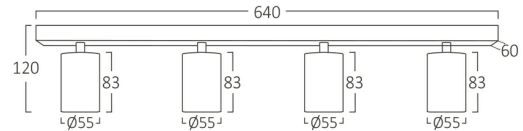

## PRODUCT DATASHEET

MODEL NO BH04-00840

DESCRIPTION BRY-BETA-SRQ\_4-WHT-GU10-SPOTLIGHT

### General Characteristics

Model No	:	BH04-00840
Main Family	:	Indoor Lighting
Sub Family	:	GU10 Surface Spotlight
Type	:	Spotlight
Body Color	:	White
Lamp Shape	:	N/A
Light Source	:	N/A
Socket	:	4xGU10
Warranty	:	2 years
Class	:	Class I
IP	:	IP20

### Product Characteristics

Wattage	:	Max 4x35 w
---------	---	------------

### Dimensions & Weight

P. Length	:	640 mm
P. Width	:	60 mm
P. Height	:	120 mm