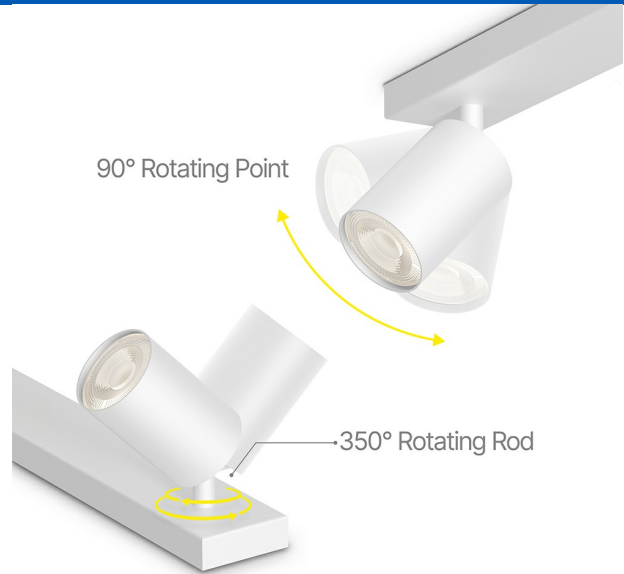

Braytron

PRODUCT DATASHEET

MODEL NO BH04-00840

DESCRIPTION BRY-BETA-SRQ_4-WHT-GU10-SPOTLIGHT

BRAYTRON SRL

Bulavardul Iuliu Maniu, Nr.616, Sector 6, 061129, Bucuresti-ROMANIA

info@braytron.com

www.braytron.com

Page 1-2

General Characteristics

Model No	:	BH04-00840
Main Family	:	Indoor Lighting
Sub Family	:	GU10 Surface Spotlight
Type	:	Spotlight
Body Color	:	White
Socket	:	GU10
Warranty	:	2 Years
Class	:	CLASS I
IP	:	IP20

Product Characteristics

Wattage	:	Max.4×35 w
---------	---	------------

Dimensions & Weight

P. Length	:	640 mm
P. Width	:	60 mm
P. Height	:	120 mm
Weight	:	900 gr