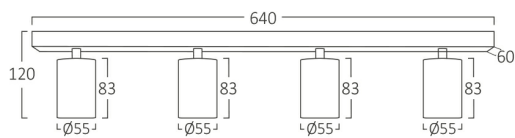

## PRODUCT DATASHEET

MODEL NO BH04-00840

DESCRIPTION BRY-BETA-SRQ\_4-WHT-GU10-SPOTLIGHT

### General Characteristics

Model No	:	BH04-00840
Main Family	:	Indoor Lighting
Sub Family	:	GU10 Surface Spotlight
Type	:	Spotlight
Body Color	:	White
Lamp Shape	:	N/A
Light Source	:	N/A
Socket	:	4xGU10
Warranty	:	2 years
Class	:	Class I
IP	:	IP20

### Product Characteristics

Wattage	:	Max 4x35 w
---------	---	------------

### Dimensions & Weight

P. Length	:	640 mm
P. Width	:	60 mm
P. Height	:	120 mm