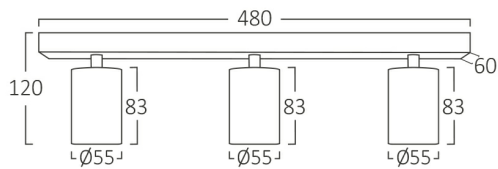

PRODUCT DATASHEET

MODEL NO

BH04-00836

DESCRIPTION

BRY-BETA-SRQ_3-GLD-GU10-SPOTLIGHT

BRAYTRON SRL

Bulavardul Iuliu Maniu, Nr.616, Sector 6, 061129, Bucuresti-ROMANIA

info@braytron.com

www.braytron.com

Page 1-2