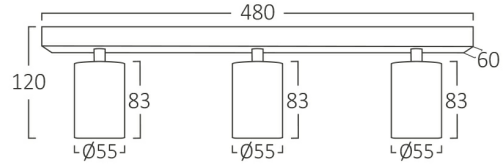

Braytron

PRODUCT DATASHEET

MODEL NO BH04-00836

DESCRIPTION BRY-BETA-SRQ_3-GLD-GU10-SPOTLIGHT

BRAYTRON SRL

Bulavardul Iuliu Maniu, Nr.616, Sector 6, 061129, Bucuresti-ROMANIA

info@braytron.com

www.braytron.com

Page 1-2

General Characteristics

Model No	:	BH04-00836
Main Family	:	Indoor Lighting
Sub Family	:	GU10 Surface Spotlight
Type	:	Spotlight
Body Color	:	Golden
Lamp Shape	:	N/A
Light Source	:	N/A
Socket	:	3xGU10
Warranty	:	2 years
Class	:	Class I
IP	:	IP20

Electrical Characteristics

Voltage	:	220-240V
Material	:	Aluminium
Working Temperature	:	-20 C+40 C
Frequency	:	50-60 Hz

Package Informations

N.W.	:	4,20 kgs
G.W.	:	5,00 kgs
PCS/CTN	:	6 pcs
Length	:	505 mm
Width	:	220 mm
Height	:	220 mm
EAN	:	5949097744099

Product Characteristics

Wattage	:	Max 3x35 w
---------	---	------------

Dimensions & Weight

P. Length	:	480 mm
P. Width	:	60 mm
P. Height	:	120 mm
Weight	:	700 gr