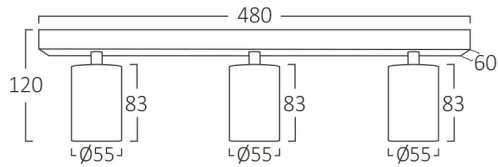

Braytron

PRODUCT DATASHEET

MODEL NO BH04-00836

DESCRIPTION BRY-BETA-SRQ_3-GLD-GU10-SPOTLIGHT

BRAYTRON SRL

Bulavardul Iuliu Maniu, Nr.616, Sector 6, 061129, Bucuresti-ROMANIA

info@braytron.com

www.braytron.com

Page 1-2

General Characteristics

Model No	:	BH04-00836
Main Family	:	Indoor Lighting
Sub Family	:	GU10 Surface Spotlight
Type	:	Spotlight
Body Color	:	Golden
Lamp Shape	:	N/A
Light Source	:	N/A
Socket	:	3xGU10
Warranty	:	2 years
Class	:	Class I
IP	:	IP20

Electrical Characteristics

Voltage	:	220-240V
Material	:	Aluminium
Working Temperature	:	-20 C+40 C
Frequency	:	50-60 Hz

Package Informations

N.W.	:	4,20 kgs
G.W.	:	5,00 kgs
PCS/CTN	:	6 pcs
Length	:	505 mm
Width	:	220 mm
Height	:	220 mm
EAN	:	5949097744099

Product Characteristics

Wattage	:	Max 3x35 w
---------	---	------------

Dimensions & Weight

P. Length	:	480 mm
P. Width	:	60 mm
P. Height	:	120 mm
Weight	:	700 gr