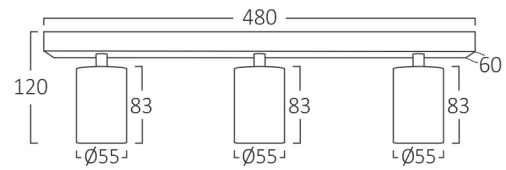

PRODUCT DATASHEET

MODEL NO

BH04-00836

DESCRIPTION

BRY-BETA-SRQ_3-GLD-GU10-SPOTLIGHT

BRAYTRON SRL

Bulavardul Iuliu Maniu, Nr.616, Sector 6, 061129, Bucuresti-ROMANIA

info@braytron.com

www.braytron.com

Page 1-2