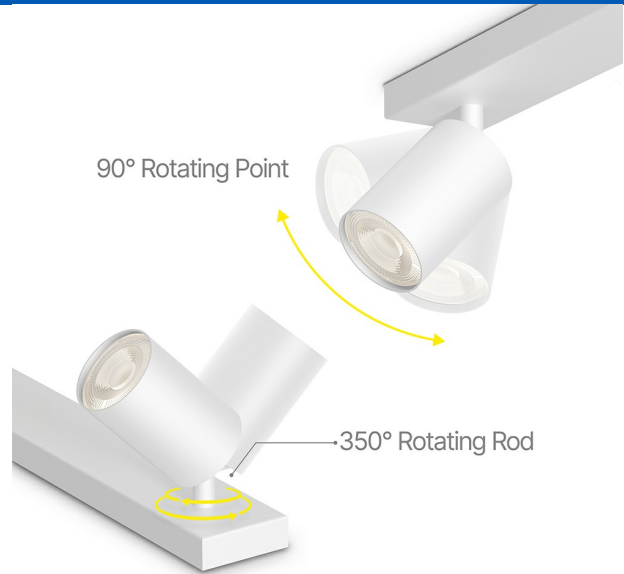

Braytron

PRODUCT DATASHEET

MODEL NO BH04-00830

DESCRIPTION BRY-BETA-SRQ_3-WHT-GU10-SPOTLIGHT

BRAYTRON SRL

Bulavardul iuliu maniu, Nr.616, Sector 6, 061129, Bucuresti-ROMANIA

info@braytron.com

www.braytron.com

Page 1-2

General Characteristics

Model No	:	BH04-00830
Main Family	:	Indoor Lighting
Sub Family	:	GU10 Surface Spotlight
Type	:	Spotlight
Body Color	:	White
Lamp Shape	:	N/A
Light Source	:	N/A
Socket	:	GU10
Warranty	:	2 Years
Class	:	CLASS I
IP	:	IP20

Product Characteristics

Wattage	:	Max.3×35 w
---------	---	------------

Dimensions & Weight

P. Length	:	480 mm
P. Width	:	60 mm
P. Height	:	120 mm
Weight	:	700 gr