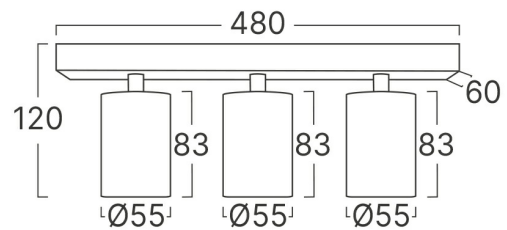

Braytron

PRODUCT DATASHEET

MODEL NO BH04-00830

DESCRIPTION BRY-BETA-SRQ_3-WHT-GU10-SPOTLIGHT

BRAYTRON SRL

Bulavardul iuliu maniu, Nr.616, Sector 6, 061129, Bucuresti-ROMANIA

info@braytron.com

www.braytron.com

Page 1-2

General Characteristics

Model No	:	BH04-00830
Main Family	:	Indoor Lighting
Sub Family	:	GU10 Surface Spotlight
Type	:	Spotlight
Body Color	:	White
Lamp Shape	:	N/A
Light Source	:	N/A
Socket	:	GU10
Warranty	:	2 Years
Class	:	CLASS I
IP	:	IP20

Electrical Characteristics

Voltage	:	220-240V 50/60Hz
Material	:	Aluminium
Working Temperature	:	-20°C ~ +40°C
Frequency	:	50/60Hz

Package Informations

N.W.	:	4,2 kgs
G.W.	:	5 kgs
PCS/CTN	:	6
Length	:	50,5 cm
Width	:	22 cm
Height	:	22 cm
EAN	:	5949097720574

Product Characteristics

Wattage	:	Max.3×35 w
---------	---	------------

Dimensions & Weight

P. Length	:	480 mm
P. Width	:	60 mm
P. Height	:	120 mm
Weight	:	700 gr