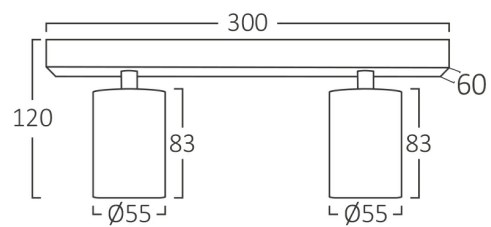

PRODUCT DATASHEET

MODEL NO BH04-00821

DESCRIPTION BRY-BETA-SRQ_2-BLC-GU10-SPOTLIGHT

General Characteristics

Model No	:	BH04-00821
Main Family	:	Indoor Lighting
Sub Family	:	GU10 Surface Spotlight
Type	:	Spotlight
Body Color	:	Black
Lamp Shape	:	N/A
Light Source	:	N/A
Socket	:	2xGU10
Warranty	:	2 years
Class	:	Class I
IP	:	IP20

Electrical Characteristics

Voltage	:	220-240V
Material	:	Aluminium
Working Temperature	:	-20 C+40 C
Frequency	:	50-60 Hz

Package Informations

N.W.	:	5,64 kgs
G.W.	:	6,65 kgs
PCS/CTN	:	12 pcs
Length	:	325 mm
Width	:	290 mm
Height	:	325 mm
EAN	:	5949097720567

Product Characteristics

Wattage	:	Max 2x35 w
---------	---	------------

Dimensions & Weight

P. Length	:	300 mm
P. Width	:	60 mm
P. Height	:	120 mm
Weight	:	470 gr