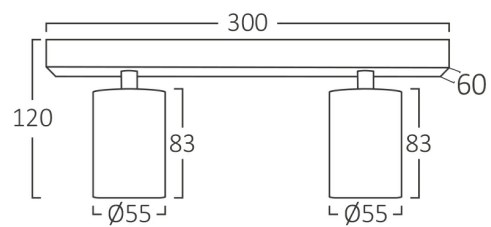

PRODUCT DATASHEET

MODEL NO BH04-00820

DESCRIPTION BRY-BETA-SRQ_2-WHT-GU10-SPOTLIGHT

General Characteristics

Model No	:	BH04-00820
Main Family	:	Indoor Lighting
Sub Family	:	GU10 Surface Spotlight
Type	:	Spotlight
Body Color	:	White
Lamp Shape	:	N/A
Light Source	:	N/A
Socket	:	2xGU10
Warranty	:	2 years
Class	:	Class I
IP	:	IP20

Electrical Characteristics

Voltage	:	220-240V
Material	:	Aluminium
Working Temperature	:	-20 C+40 C
Frequency	:	50-60 Hz

Package Informations

N.W.	:	5,64 kgs
G.W.	:	6,65 kgs
PCS/CTN	:	12 pcs
Length	:	325 mm
Width	:	290 mm
Height	:	325 mm
EAN	:	5949097720550

Product Characteristics

Wattage	:	Max 2x35 w
---------	---	------------

Dimensions & Weight

P. Length	:	300 mm
P. Width	:	60 mm
P. Height	:	120 mm
Weight	:	470 gr