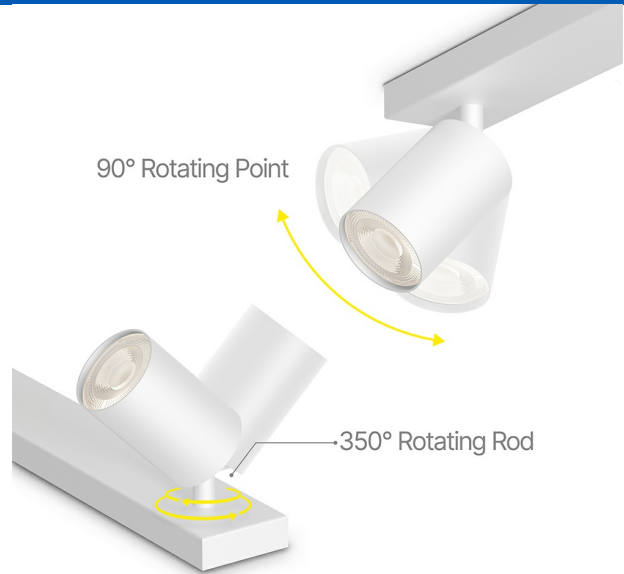

Braytron

PRODUCT DATASHEET

MODEL NO

BH04-00820

DESCRIPTION

BRY-BETA-SRQ_2-WHT-GU10-SPOTLIGHT

BRAYTRON SRL

Bulavardul iuliu maniu, Nr.616, Sector 6, 061129, Bucuresti-ROMANIA

info@braytron.com

www.braytron.com

Page 1-2

General Characteristics

Model No	:	BH04-00820
Main Family	:	Indoor Lighting
Sub Family	:	GU10 Surface Spotlight
Type	:	Spotlight
Body Color	:	White
Socket	:	GU10
Warranty	:	2 Years
Class	:	CLASS I
IP	:	IP20

Product Characteristics

Wattage	:	Max.2×35 w
---------	---	------------

Dimensions & Weight

P. Length	:	300 mm
P. Width	:	60 mm
P. Height	:	120 mm
Weight	:	390 gr