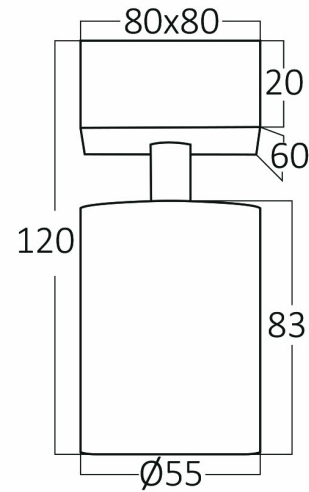

PRODUCT DATASHEET

MODEL NO

BH04-00816

DESCRIPTION

BRY-BETA-SRQ-1-GLD-GU10-SPOTLIGHT

General Characteristics

Model No	:	BH04-00816
Main Family	:	Indoor Lighting
Sub Family	:	GU10 Surface Spotlight
Type	:	Spotlight
Body Color	:	Golden
Lamp Shape	:	N/A
Light Source	:	N/A
Socket	:	GU10
Warranty	:	2 years
Class	:	Class I
IP	:	IP20

Electrical Characteristics

Voltage	:	220-240V
Material	:	Aluminium
Working Temperature	:	-20 C+40 C
Frequency	:	50-60 Hz

Package Informations

N.W.	:	3,04 kgs
G.W.	:	4,00 kgs
PCS/CTN	:	16 pcs
Length	:	370 mm
Width	:	370 mm
Height	:	150 mm
EAN	:	5949097744075

Product Characteristics

Wattage	:	Max 1x35 w
---------	---	------------

Dimensions & Weight

P. Length	:	80 mm
P. Width	:	80 mm
P. Height	:	120 mm
Weight	:	190 gr