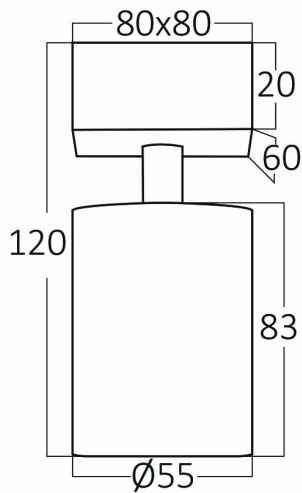

PRODUCT DATASHEET

MODEL NO

BH04-00816

DESCRIPTION

BRY-BETA-SRQ-1-GLD-GU10-SPOTLIGHT

General Characteristics

Model No	:	BH04-00816
Main Family	:	Indoor Lighting
Sub Family	:	GU10 Surface Spotlight
Type	:	Spotlight
Body Color	:	Golden
Lamp Shape	:	N/A
Light Source	:	N/A
Socket	:	GU10
Warranty	:	2 years
Class	:	Class I
IP	:	IP20

Electrical Characteristics

Voltage	:	220-240V
Material	:	Aluminium
Working Temperature	:	-20 C+40 C
Frequency	:	50-60 Hz

Package Informations

N.W.	:	3,04 kgs
G.W.	:	4,00 kgs
PCS/CTN	:	16 pcs
Length	:	370 mm
Width	:	370 mm
Height	:	150 mm
EAN	:	5949097744075

Product Characteristics

Wattage	:	Max 1x35 w
---------	---	------------

Dimensions & Weight

P. Length	:	80 mm
P. Width	:	80 mm
P. Height	:	120 mm
Weight	:	190 gr