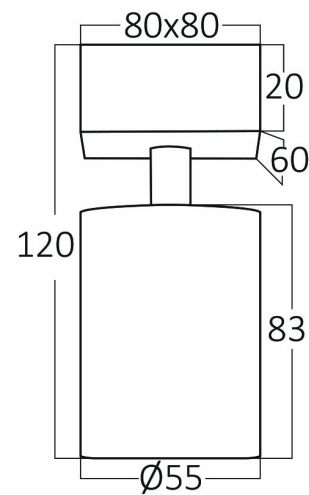

PRODUCT DATASHEET

MODEL NO

BH04-00810

DESCRIPTION

BRY-BETA-SRQ-1-WHT-GU10-SPOTLIGHT

General Characteristics

Model No	:	BH04-00810
Main Family	:	Indoor Lighting
Sub Family	:	GU10 Surface Spotlight
Type	:	Spotlight
Body Color	:	White
Lamp Shape	:	N/A
Light Source	:	N/A
Socket	:	GU10
Warranty	:	2 years
Class	:	Class I
IP	:	IP20

Electrical Characteristics

Voltage	:	220-240V
Material	:	Aluminium
Working Temperature	:	-20 C+40 C
Frequency	:	50-60 Hz

Package Informations

N.W.	:	3,04 kgs
G.W.	:	4,00 kgs
PCS/CTN	:	16 pcs
Length	:	370 mm
Width	:	370 mm
Height	:	150 mm
EAN	:	5949097720536

Product Characteristics

Wattage	:	Max 1x35 w
---------	---	------------

Dimensions & Weight

P. Length	:	80 mm
P. Width	:	80 mm
P. Height	:	120 mm
Weight	:	190 gr