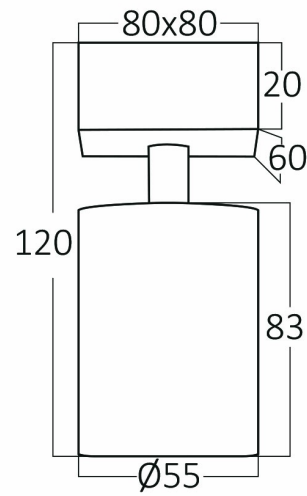

Braytron

PRODUCT DATASHEET

MODEL NO

BH04-00810

DESCRIPTION

BRY-BETA-SRQ-1-WHT-GU10-SPOTLIGHT

BRAYTRON SRL

Bulavardul iuliu maniu, Nr.616, Sector 6, 061129, Bucuresti-ROMANIA

info@braytron.com

www.braytron.com

Page 1-2

General Characteristics

Model No	:	BH04-00810
Main Family	:	Indoor Lighting
Sub Family	:	GU10 Surface Spotlight
Type	:	Spotlight
Body Color	:	White
Lamp Shape	:	N/A
Light Source	:	N/A
Socket	:	GU10
Warranty	:	2 years
Class	:	Class I
IP	:	IP20

Electrical Characteristics

Voltage	:	220-240V
Material	:	Aluminium
Working Temperature	:	-20 C+40 C
Frequency	:	50-60 Hz

Package Informations

N.W.	:	3,04 kgs
G.W.	:	4,00 kgs
PCS/CTN	:	16 pcs
Length	:	370 mm
Width	:	370 mm
Height	:	150 mm
EAN	:	5949097720536

Product Characteristics

Wattage	:	Max 1x35 w
---------	---	------------

Dimensions & Weight

P. Length	:	80 mm
P. Width	:	80 mm
P. Height	:	120 mm
Weight	:	190 gr