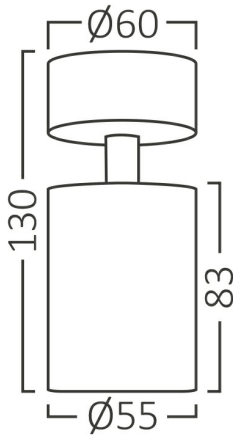

PRODUCT DATASHEET

MODEL NO

BH04-00806

DESCRIPTION

BRY-BETA-SRD_1-GLD-GU10-SPOTLIGHT

General Characteristics

Model No	:	BH04-00806
Main Family	:	Indoor Lighting
Sub Family	:	GU10 Surface Spotlight
Type	:	Spotlight
Body Color	:	Golden
Lamp Shape	:	N/A
Light Source	:	N/A
Socket	:	GU10
Warranty	:	2 years
Class	:	Class I
IP	:	IP20

Electrical Characteristics

Voltage	:	220-240V
Material	:	Aluminium
Working Temperature	:	-20 C+40 C
Frequency	:	50-60 Hz

Package Informations

N.W.	:	1,92 kgs
G.W.	:	2,45 kgs
PCS/CTN	:	12 pcs
Length	:	290 mm
Width	:	220 mm
Height	:	150 mm
EAN	:	5949097744068

Product Characteristics

Wattage	:	Max 1x35 w
---------	---	------------

Dimensions & Weight

Diameter	:	60 mm
P. Height	:	130 mm
Weight	:	160 gr