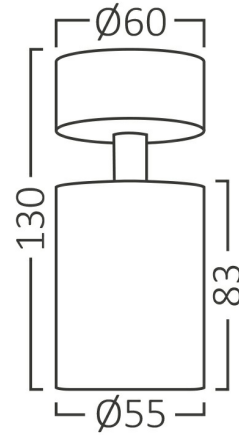

Braytron

PRODUCT DATASHEET

MODEL NO	BH04-00806
DESCRIPTION	BRY-BETA-SRD_1-GLD-GU10-SPOTLIGHT

General Characteristics

Model No	:	BH04-00806
Main Family	:	Indoor Lighting
Sub Family	:	GU10 Surface Spotlight
Type	:	Spotlight
Body Color	:	Golden
Lamp Shape	:	N/A
Light Source	:	N/A
Socket	:	GU10
Warranty	:	2 years
Class	:	Class I
IP	:	IP20

Electrical Characteristics

Voltage	:	220-240V
Material	:	Aluminium
Working Temperature	:	-20 C+40 C
Frequency	:	50-60 Hz

Package Informations

N.W.	:	1,92 kgs
G.W.	:	2,45 kgs
PCS/CTN	:	12 pcs
Length	:	290 mm
Width	:	220 mm
Height	:	150 mm
EAN	:	5949097744068

Product Characteristics

Wattage	:	Max 1x35 w
---------	---	------------

Dimensions & Weight

Diameter	:	60 mm
P. Height	:	130 mm
Weight	:	160 gr