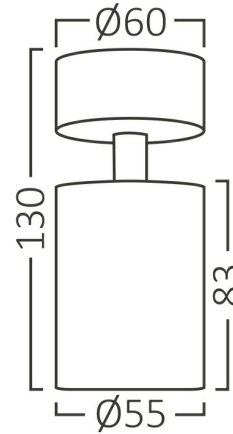

PRODUCT DATASHEET

MODEL NO

BH04-00806

DESCRIPTION

BRY-BETA-SRD_1-GLD-GU10-SPOTLIGHT

General Characteristics

Model No	:	BH04-00806
Main Family	:	Indoor Lighting
Sub Family	:	GU10 Surface Spotlight
Type	:	Spotlight
Body Color	:	Golden
Lamp Shape	:	N/A
Light Source	:	N/A
Socket	:	GU10
Warranty	:	2 years
Class	:	Class I
IP	:	IP20

Electrical Characteristics

Voltage	:	220-240V
Material	:	Aluminium
Working Temperature	:	-20 C+40 C
Frequency	:	50-60 Hz

Package Informations

N.W.	:	1,92 kgs
G.W.	:	2,45 kgs
PCS/CTN	:	12 pcs
Length	:	290 mm
Width	:	220 mm
Height	:	150 mm
EAN	:	5949097744068

Product Characteristics

Wattage	:	Max 1x35 w
---------	---	------------

Dimensions & Weight

Diameter	:	60 mm
P. Height	:	130 mm
Weight	:	160 gr