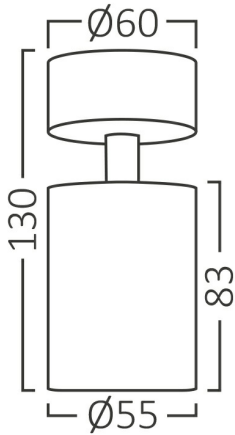

Braytron

PRODUCT DATASHEET

MODEL NO	BH04-00806
DESCRIPTION	BRY-BETA-SRD_1-GLD-GU10-SPOTLIGHT

General Characteristics

Model No	:	BH04-00806
Main Family	:	Indoor Lighting
Sub Family	:	GU10 Surface Spotlight
Type	:	Spotlight
Body Color	:	Golden
Lamp Shape	:	N/A
Light Source	:	N/A
Socket	:	GU10
Warranty	:	2 years
Class	:	Class I
IP	:	IP20

Electrical Characteristics

Voltage	:	220-240V
Material	:	Aluminium
Working Temperature	:	-20 C+40 C
Frequency	:	50-60 Hz

Package Informations

N.W.	:	1,92 kgs
G.W.	:	2,45 kgs
PCS/CTN	:	12 pcs
Length	:	290 mm
Width	:	220 mm
Height	:	150 mm
EAN	:	5949097744068

Product Characteristics

Wattage	:	Max 1x35 w
---------	---	------------

Dimensions & Weight

Diameter	:	60 mm
P. Height	:	130 mm
Weight	:	160 gr