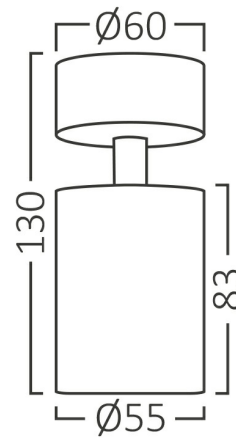

Braytron

PRODUCT DATASHEET

MODEL NO

BH04-00801

DESCRIPTION

BRY-BETA-SRD_1-BLC-GU10-SPOTLIGHT

BRAYTRON SRL

Bulavardul iuliu maniu, Nr.616, Sector 6, 061129, Bucuresti-ROMANIA

info@braytron.com

www.braytron.com

Page 1-2

General Characteristics

Model No	:	BH04-00801
Main Family	:	Indoor Lighting
Sub Family	:	GU10 Surface Spotlight
Type	:	Spotlight
Body Color	:	Black
Lamp Shape	:	N/A
Light Source	:	N/A
Socket	:	GU10
Warranty	:	2 years
Class	:	Class I
IP	:	IP20

Electrical Characteristics

Voltage	:	220-240V
Material	:	Aluminium
Working Temperature	:	-20 C+40 C
Frequency	:	50-60 Hz

Package Informations

N.W.	:	1,92 kgs
G.W.	:	2,45 kgs
PCS/CTN	:	12 pcs
Length	:	290 mm
Width	:	220 mm
Height	:	150 mm
EAN	:	5949097723827

Product Characteristics

Wattage	:	Max 1x35 w
---------	---	------------

Dimensions & Weight

Diameter	:	60 mm
P. Height	:	130 mm
Weight	:	160 gr