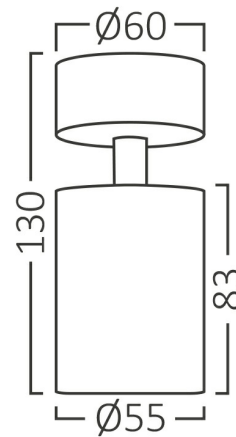

PRODUCT DATASHEET

MODEL NO

BH04-00800

DESCRIPTION

BRY-BETA-SRD_1-WHT-GU10-SPOTLIGHT

General Characteristics

| | | |
|--------------|---|---------------------------|
| Model No | : | BH04-00800 |
| Main Family | : | Indoor Lighting |
| Sub Family | : | GU10 Surface Spotlight |
| Type | : | Spotlight |
| Body Color | : | White |
| Lamp Shape | : | N/A |
| Light Source | : | N/A |
| Socket | : | GU10 |
| Warranty | : | 2 years |
| Class | : | Class I |
| IP | : | IP20 |

Electrical Characteristics

| | | |
|---------------------|---|------------|
| Voltage | : | 220-240V |
| Material | : | Aluminium |
| Working Temperature | : | -20 C+40 C |
| Frequency | : | 50-60 Hz |

Package Informations

| | | |
|---------|---|---------------|
| N.W. | : | 1,92 kgs |
| G.W. | : | 2,45 kgs |
| PCS/CTN | : | 12 pcs |
| Length | : | 290 mm |
| Width | : | 220 mm |
| Height | : | 150 mm |
| EAN | : | 5949097723810 |

Product Characteristics

| | | |
|---------|---|------------|
| Wattage | : | Max 1x35 w |
|---------|---|------------|

Dimensions & Weight

| | | |
|-----------|---|--------|
| Diameter | : | 60 mm |
| P. Height | : | 130 mm |
| Weight | : | 160 gr |