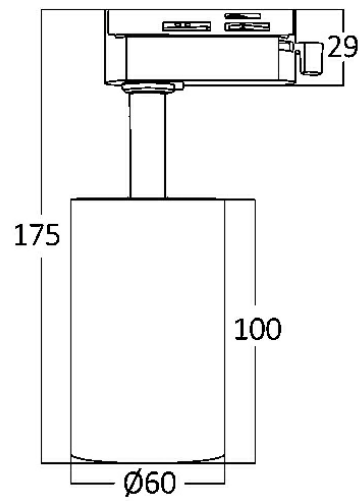

## PRODUCT DATASHEET

MODEL NO BH04-00606

DESCRIPTION BRY-BETA-TR-GLD-GU10-2WRS-TRACKLIGHT

**General Characteristics**

**Model No** : BH04-00606