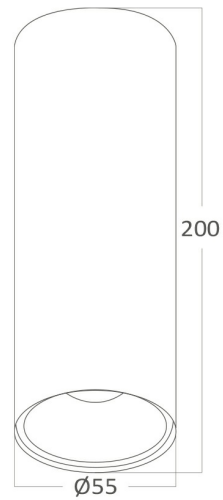

Braytron

PRODUCT DATASHEET

MODEL NO BH04-00561

DESCRIPTION BRY-GAMA-5520-RND-BLC-GU10-SPOTLIGHT

BRAYTRON SRL

Bulavardul iuliu maniu, Nr.616, Sector 6, 061129, Bucuresti-ROMANIA

info@braytron.com

www.braytron.com

Page 1-2

General Characteristics

Model No	:	BH04-00561
Main Family	:	Indoor Lighting
Sub Family	:	GU10 Surface Spotlight
Type	:	Spotlight
Body Color	:	Black
Lamp Shape	:	N/A
Light Source	:	N/A
Socket	:	GU10
Warranty	:	2 years
Class	:	Class I
IP	:	IP20

Electrical Characteristics

Voltage	:	220-240V
Material	:	Aluminium
Working Temperature	:	-20 C+40 C
Frequency	:	50-60 Hz

Package Informations

N.W.	:	3,60 kgs
G.W.	:	4,60 kgs
PCS/CTN	:	20 pcs
Length	:	315 mm
Width	:	270 mm
Height	:	230 mm
EAN	:	5949097726569

Product Characteristics

Wattage	:	Max 1x35 w
---------	---	------------

Dimensions & Weight

Diameter	:	55 mm
P. Height	:	200 mm
Weight	:	180 gr