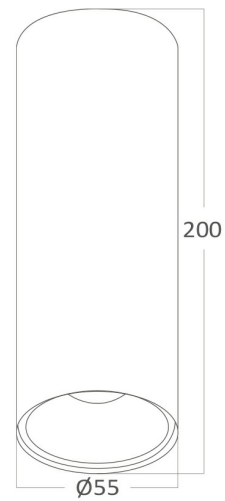

PRODUCT DATASHEET

MODEL NO BH04-00560

DESCRIPTION BRY-GAMA-5520-RND-WHT-GU10-SPOTLIGHT

General Characteristics

Model No	:	BH04-00560
Main Family	:	Indoor Lighting
Sub Family	:	GU10 Surface Spotlight
Type	:	Spotlight
Body Color	:	White
Lamp Shape	:	N/A
Light Source	:	N/A
Socket	:	GU10
Warranty	:	2 years
Class	:	Class I
IP	:	IP20

Electrical Characteristics

Voltage	:	220-240V
Material	:	Aluminium
Working Temperature	:	-20 C+40 C
Frequency	:	50-60 Hz

Package Informations

N.W.	:	3,60 kgs
G.W.	:	4,60 kgs
PCS/CTN	:	20 pcs
Length	:	315 mm
Width	:	270 mm
Height	:	230 mm
EAN	:	5949097726552

Product Characteristics

Wattage	:	Max 1x35 w
---------	---	------------

Dimensions & Weight

Diameter	:	55 mm
P. Height	:	200 mm
Weight	:	180 gr