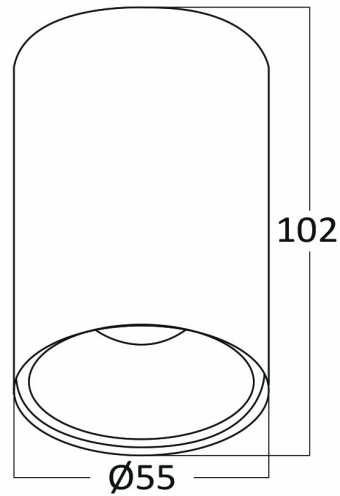

PRODUCT DATASHEET

MODEL NO

BH04-00501

DESCRIPTION

BRY-GAMA-5510-RND-BLC-GU10-SPOTLIGHT

General Characteristics

Model No	:	BH04-00501
Main Family	:	Indoor Lighting
Sub Family	:	GU10 Surface Spotlight
Type	:	Spotlight
Body Color	:	Black
Lamp Shape	:	N/A
Light Source	:	N/A
Socket	:	GU10
Warranty	:	2 years
Class	:	Class I
IP	:	IP20

Electrical Characteristics

Voltage	:	220-240V
Material	:	Aluminium
Working Temperature	:	-20 C+40 C
Frequency	:	50-60 Hz

Package Informations

N.W.	:	3,56 kgs
G.W.	:	4,70 kgs
PCS/CTN	:	36 pcs
Length	:	380 mm
Width	:	200 mm
Height	:	240 mm
EAN	:	5949097723322

Product Characteristics

Wattage	:	Max 1x35 w
---------	---	------------

Dimensions & Weight

Diameter	:	55 mm
P. Height	:	102 mm
Weight	:	99 gr