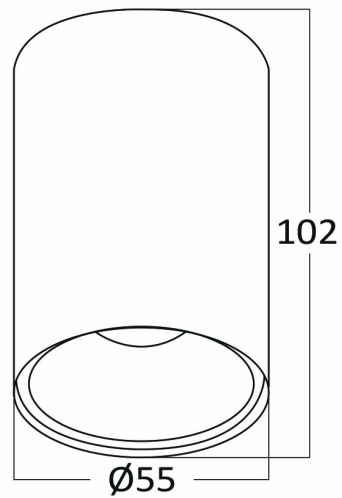

PRODUCT DATASHEET

MODEL NO BH04-00500

DESCRIPTION BRY-GAMA-5510-RND-WHT-GU10-SPOTLIGHT

General Characteristics

Model No	:	BH04-00500
Main Family	:	Indoor Lighting
Sub Family	:	GU10 Surface Spotlight
Type	:	Spotlight
Body Color	:	White
Lamp Shape	:	N/A
Light Source	:	N/A
Socket	:	GU10
Warranty	:	2 years
Class	:	Class I
IP	:	IP20

Electrical Characteristics

Voltage	:	220-240V
Material	:	Aluminium
Working Temperature	:	-20 C+40 C
Frequency	:	50-60 Hz

Package Informations

N.W.	:	3,56 kgs
G.W.	:	4,70 kgs
PCS/CTN	:	36 pcs
Length	:	380 mm
Width	:	200 mm
Height	:	240 mm
EAN	:	5949097723315

Product Characteristics

Wattage	:	Max 1x35 w
---------	---	------------

Dimensions & Weight

Diameter	:	55 mm
P. Height	:	102 mm
Weight	:	99 gr