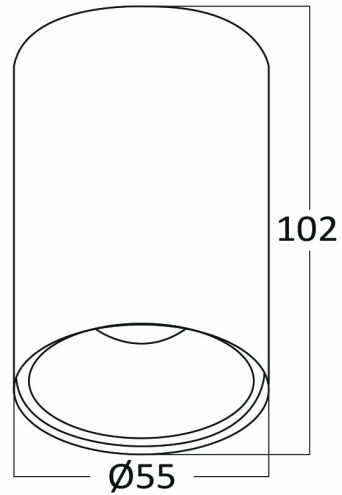

Braytron

PRODUCT DATASHEET

MODEL NO BH04-00500

DESCRIPTION BRY-GAMA-5510-RND-WHT-GU10-SPOTLIGHT

BRAYTRON SRL

Bulavardul Iuliu Maniu, Nr.616, Sector 6, 061129, Bucuresti-ROMANIA

info@braytron.com

www.braytron.com

Page 1-2

General Characteristics

Model No	:	BH04-00500
Main Family	:	Indoor Lighting
Sub Family	:	GU10 Surface Spotlight
Type	:	Spotlight
Body Color	:	White
Lamp Shape	:	N/A
Light Source	:	N/A
Socket	:	GU10
Warranty	:	2 years
Class	:	Class I
IP	:	IP20

Electrical Characteristics

Voltage	:	220-240V
Material	:	Aluminium
Working Temperature	:	-20 C+40 C
Frequency	:	50-60 Hz

Package Informations

N.W.	:	3,56 kgs
G.W.	:	4,70 kgs
PCS/CTN	:	36 pcs
Length	:	380 mm
Width	:	200 mm
Height	:	240 mm
EAN	:	5949097723315

Product Characteristics

Wattage	:	Max 1x35 w
---------	---	------------

Dimensions & Weight

Diameter	:	55 mm
P. Height	:	102 mm
Weight	:	99 gr