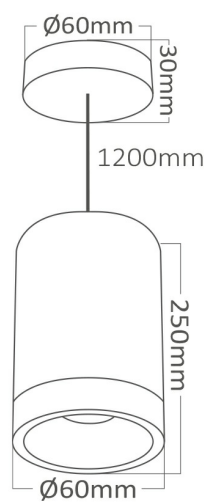

## PRODUCT DATASHEET

MODEL NO BH04-00406

DESCRIPTION BRY-BETA-6020-PD-RND-GLD-GU10-SPOTLIGHT

BRAYTRON SRL

Bulavardul Iuliu Maniu, Nr.616, Sector 6, 061129, Bucuresti-ROMANIA

info@braytron.com

www.braytron.com

### General Characteristics

|              |   |                           |
|--------------|---|---------------------------|
| Model No     | : | BH04-00406                |
| Main Family  | : | Indoor Lighting           |
| Sub Family   | : | GU10 Pendant<br>Spotlight |
| Type         | : | Pendant                   |
| Body Color   | : | Golden                    |
| Lamp Shape   | : | N/A                       |
| Light Source | : | N/A                       |
| Socket       | : | GU10                      |
| Warranty     | : | 2 years                   |
| Class        | : | Class I                   |
| IP           | : | IP20                      |

### Package Informations

|         |   |               |
|---------|---|---------------|
| N.W.    | : | 5,05 kgs      |
| G.W.    | : | 6,25 kgs      |
| PCS/CTN | : | 12 pcs        |
| Length  | : | 345 mm        |
| Width   | : | 255 mm        |
| Height  | : | 345 mm        |
| EAN     | : | 5949097720499 |

### Dimensions & Weight

|           |   |        |
|-----------|---|--------|
| Diameter  | : | 60 mm  |
| P. Height | : | 250 mm |
| Weight    | : | 420 gr |