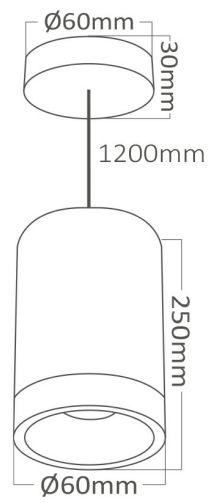

PRODUCT DATASHEET

MODEL NO BH04-00400

DESCRIPTION BRY-BETA-6020-PD-RND-WHT-GU10-SPOTLIGHT

General Characteristics

Model No	:	BH04-00400
Main Family	:	Indoor Lighting
Sub Family	:	GU10 Pendant Spotlight
Type	:	Pendant
Body Color	:	White
Lamp Shape	:	N/A
Light Source	:	N/A
Socket	:	GU10
Warranty	:	2 years
Class	:	Class I
IP	:	IP20

Electrical Characteristics

Voltage	:	220-240V
Material	:	Aluminium
Working Temperature	:	-20 C+40 C
Frequency	:	50-60 Hz

Package Informations

N.W.	:	5,05 kgs
G.W.	:	6,25 kgs
PCS/CTN	:	12 pcs
Length	:	345 mm
Width	:	255 mm
Height	:	345 mm
EAN	:	5949097708992

Product Characteristics

Wattage	:	Max 1x35 w
---------	---	------------

Dimensions & Weight

Diameter	:	60 mm
P. Height	:	250 mm
Weight	:	420 gr