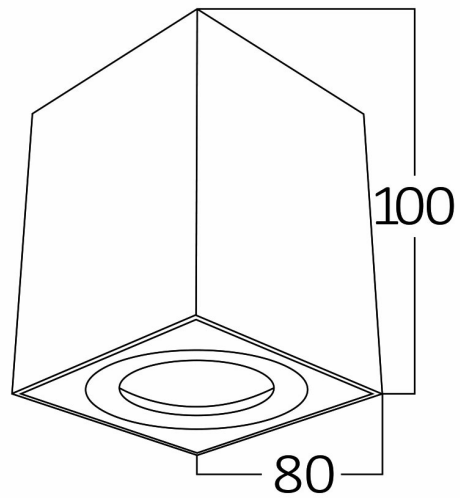

Braytron

PRODUCT DATASHEET

MODEL NO BH04-00316

DESCRIPTION BRY-GAMA-8010-SQR-GLD-GU10-SPOTLIGHT

BRAYTRON SRL

Bulavardul Iuliu Maniu, Nr.616, Sector 6, 061129, Bucuresti-ROMANIA

info@braytron.com

www.braytron.com

Page 1-2

General Characteristics

Model No	:	BH04-00316
Main Family	:	Indoor Lighting
Sub Family	:	GU10 Surface Spotlight
Type	:	Spotlight
Body Color	:	Golden
Lamp Shape	:	N/A
Light Source	:	N/A
Socket	:	GU10
Warranty	:	2 years
Class	:	Class I
IP	:	IP20

Electrical Characteristics

Voltage	:	220-240V
Material	:	Aluminium
Working Temperature	:	-20 C+40 C
Frequency	:	50-60 Hz

Package Informations

N.W.	:	7,00 kgs
G.W.	:	8,00 kgs
PCS/CTN	:	20 pcs
Length	:	470 mm
Width	:	200 mm
Height	:	230 mm
EAN	:	5949097720482

Product Characteristics

Wattage	:	Max 1x35 w
---------	---	------------

Dimensions & Weight

P. Length	:	80 mm
P. Width	:	80 mm
P. Height	:	100 mm
Weight	:	345 gr