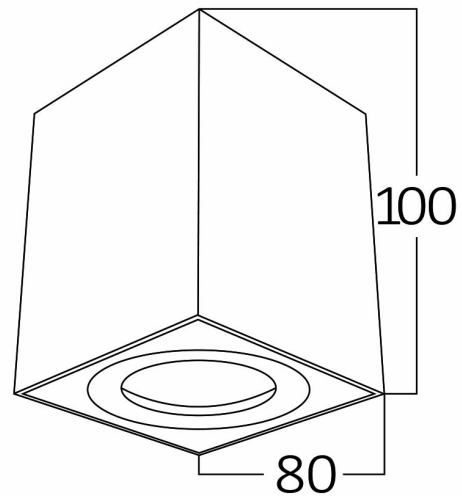

PRODUCT DATASHEET

MODEL NO

BH04-00316

DESCRIPTION

BRY-GAMA-8010-SQR-GLD-GU10-SPOTLIGHT

General Characteristics

Model No	:	BH04-00316
Main Family	:	Indoor Lighting
Sub Family	:	GU10 Surface Spotlight
Type	:	Spotlight
Body Color	:	Golden
Lamp Shape	:	N/A
Light Source	:	N/A
Socket	:	GU10
Warranty	:	2 years
Class	:	Class I
IP	:	IP20

Electrical Characteristics

Voltage	:	220-240V
Material	:	Aluminium
Working Temperature	:	-20 C+40 C
Frequency	:	50-60 Hz

Package Informations

N.W.	:	7,00 kgs
G.W.	:	8,00 kgs
PCS/CTN	:	20 pcs
Length	:	470 mm
Width	:	200 mm
Height	:	230 mm
EAN	:	5949097720482

Product Characteristics

Wattage	:	Max 1x35 w
---------	---	------------

Dimensions & Weight

P. Length	:	80 mm
P. Width	:	80 mm
P. Height	:	100 mm
Weight	:	345 gr