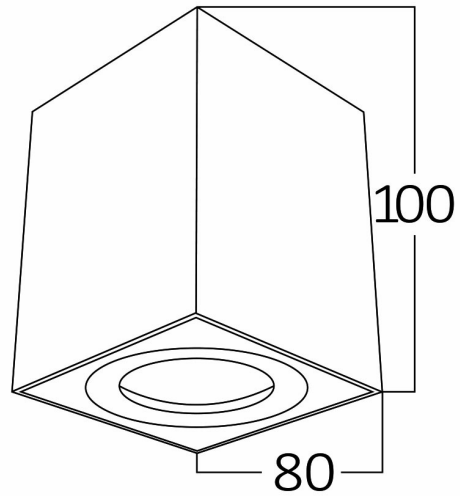

PRODUCT DATASHEET

MODEL NO

BH04-00311

DESCRIPTION

BRY-GAMA-8010-SQR-BLC-GU10-SPOTLIGHT

General Characteristics

Model No	:	BH04-00311
Main Family	:	Indoor Lighting
Sub Family	:	GU10 Surface Spotlight
Type	:	Spotlight
Body Color	:	Black
Lamp Shape	:	N/A
Light Source	:	N/A
Socket	:	GU10
Warranty	:	2 years
Class	:	Class I
IP	:	IP20

Electrical Characteristics

Voltage	:	220-240V
Material	:	Aluminium
Working Temperature	:	-20 C+40 C
Frequency	:	50-60 Hz

Package Informations

N.W.	:	7,00 kgs
G.W.	:	8,00 kgs
PCS/CTN	:	20 pcs
Length	:	470 mm
Width	:	200 mm
Height	:	230 mm
EAN	:	5949097708695

Product Characteristics

Wattage	:	Max 1x35 w
---------	---	------------

Dimensions & Weight

P. Length	:	80 mm
P. Width	:	80 mm
P. Height	:	100 mm
Weight	:	345 gr