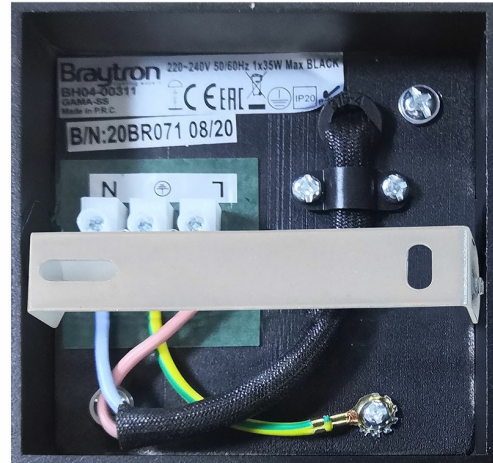

Braytron

PRODUCT DATASHEET

MODEL NO BH04-00311

DESCRIPTION BRY-GAMA-8010-SQR-BLC-GU10-SPOTLIGHT

BRAYTRON SRL

Bulavardul Iuliu Maniu, Nr.616, Sector 6, 061129, Bucuresti-ROMANIA

info@braytron.com

www.braytron.com

Page 1-2

General Characteristics

Model No	:	BH04-00311
Main Family	:	Indoor Lighting
Sub Family	:	GU10 Surface Spotlight
Type	:	Spotlight
Body Color	:	Black
Lamp Shape	:	N/A
Light Source	:	N/A
Socket	:	GU10
Warranty	:	2 years
Class	:	Class I
IP	:	IP20

Electrical Characteristics

Voltage	:	220-240V
Material	:	Aluminium
Working Temperature	:	-20 C+40 C
Frequency	:	50-60 Hz

Package Informations

N.W.	:	7,00 kgs
G.W.	:	8,00 kgs
PCS/CTN	:	20 pcs
Length	:	470 mm
Width	:	200 mm
Height	:	230 mm
EAN	:	5949097708695

Product Characteristics

Wattage	:	Max 1x35 w
---------	---	------------

Dimensions & Weight

P. Length	:	80 mm
P. Width	:	80 mm
P. Height	:	100 mm
Weight	:	345 gr