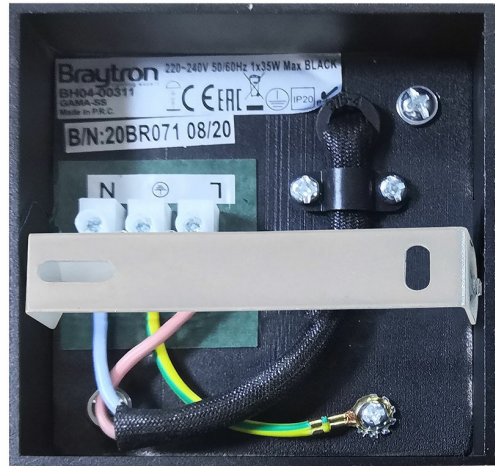

PRODUCT DATASHEET

MODEL NO

BH04-00311

DESCRIPTION

BRY-GAMA-8010-SQR-BLC-GU10-SPOTLIGHT

General Characteristics

Model No	:	BH04-00311
Main Family	:	Indoor Lighting
Sub Family	:	GU10 Surface Spotlight
Type	:	Spotlight
Body Color	:	Black
Lamp Shape	:	N/A
Light Source	:	N/A
Socket	:	GU10
Warranty	:	2 years
Class	:	Class I
IP	:	IP20

Electrical Characteristics

Voltage	:	220-240V
Material	:	Aluminium
Working Temperature	:	-20 C+40 C
Frequency	:	50-60 Hz

Package Informations

N.W.	:	7,00 kgs
G.W.	:	8,00 kgs
PCS/CTN	:	20 pcs
Length	:	470 mm
Width	:	200 mm
Height	:	230 mm
EAN	:	5949097708695

Product Characteristics

Wattage	:	Max 1x35 w
---------	---	------------

Dimensions & Weight

P. Length	:	80 mm
P. Width	:	80 mm
P. Height	:	100 mm
Weight	:	345 gr