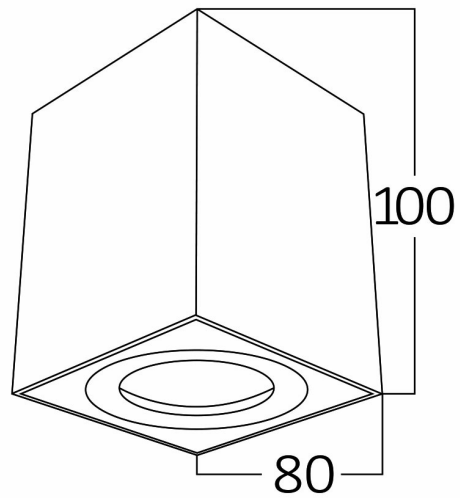

Braytron

PRODUCT DATASHEET

MODEL NO BH04-00311

DESCRIPTION BRY-GAMA-8010-SQR-BLC-GU10-SPOTLIGHT

BRAYTRON SRL

Bulavardul Iuliu Maniu, Nr.616, Sector 6, 061129, Bucuresti-ROMANIA

info@braytron.com

www.braytron.com

Page 1-2

General Characteristics

Model No	:	BH04-00311
Main Family	:	Indoor Lighting
Sub Family	:	GU10 Surface Spotlight
Type	:	Spotlight
Body Color	:	Black
Lamp Shape	:	N/A
Light Source	:	N/A
Socket	:	GU10
Warranty	:	2 years
Class	:	Class I
IP	:	IP20

Electrical Characteristics

Voltage	:	220-240V
Material	:	Aluminium
Working Temperature	:	-20 C+40 C
Frequency	:	50-60 Hz

Package Informations

N.W.	:	7,00 kgs
G.W.	:	8,00 kgs
PCS/CTN	:	20 pcs
Length	:	470 mm
Width	:	200 mm
Height	:	230 mm
EAN	:	5949097708695

Product Characteristics

Wattage	:	Max 1x35 w
---------	---	------------

Dimensions & Weight

P. Length	:	80 mm
P. Width	:	80 mm
P. Height	:	100 mm
Weight	:	345 gr