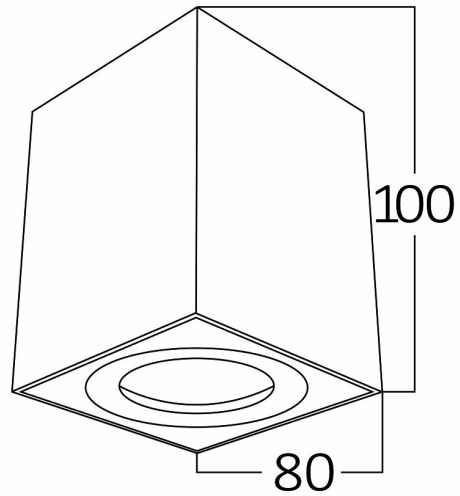

PRODUCT DATASHEET

MODEL NO

BH04-00310

DESCRIPTION

BRY-GAMA-8010-SQR-WHT-GU10-SPOTLIGHT

General Characteristics

Model No	:	BH04-00310
Main Family	:	Indoor Lighting
Sub Family	:	GU10 Surface Spotlight
Type	:	Spotlight
Body Color	:	White
Lamp Shape	:	N/A
Light Source	:	N/A
Socket	:	GU10
Warranty	:	2 years
Class	:	Class I
IP	:	IP20

Electrical Characteristics

Voltage	:	220-240V
Material	:	Aluminium
Working Temperature	:	-20 C+40 C
Frequency	:	50-60 Hz

Package Informations

N.W.	:	7,00 kgs
G.W.	:	8,00 kgs
PCS/CTN	:	20 pcs
Length	:	470 mm
Width	:	200 mm
Height	:	230 mm
EAN	:	5949097708688

Product Characteristics

Wattage	:	Max 1x35 w
---------	---	------------

Dimensions & Weight

P. Length	:	80 mm
P. Width	:	80 mm
P. Height	:	100 mm
Weight	:	345 gr