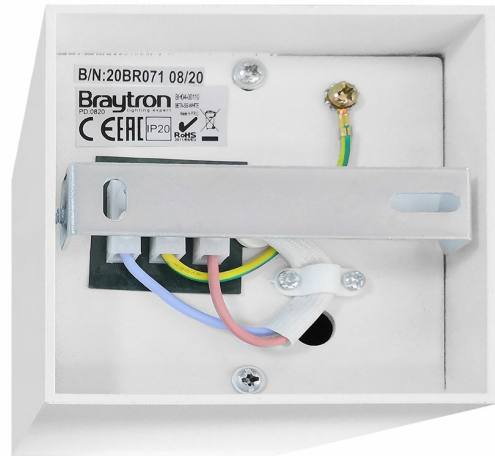

PRODUCT DATASHEET

MODEL NO

BH04-00310

DESCRIPTION

BRY-GAMA-8010-SQR-WHT-GU10-SPOTLIGHT

General Characteristics

Model No	:	BH04-00310
Main Family	:	Indoor Lighting
Sub Family	:	GU10 Surface Spotlight
Type	:	Spotlight
Body Color	:	White
Lamp Shape	:	N/A
Light Source	:	N/A
Socket	:	GU10
Warranty	:	2 years
Class	:	Class I
IP	:	IP20

Electrical Characteristics

Voltage	:	220-240V
Material	:	Aluminium
Working Temperature	:	-20 C+40 C
Frequency	:	50-60 Hz

Package Informations

N.W.	:	7,00 kgs
G.W.	:	8,00 kgs
PCS/CTN	:	20 pcs
Length	:	470 mm
Width	:	200 mm
Height	:	230 mm
EAN	:	5949097708688

Product Characteristics

Wattage	:	Max 1x35 w
---------	---	------------

Dimensions & Weight

P. Length	:	80 mm
P. Width	:	80 mm
P. Height	:	100 mm
Weight	:	345 gr