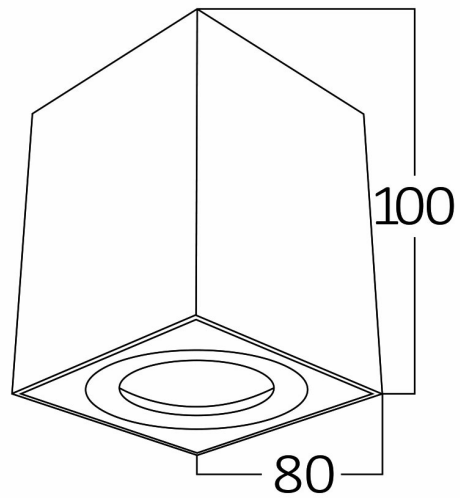

Braytron

PRODUCT DATASHEET

MODEL NO BH04-00310

DESCRIPTION BRY-GAMA-8010-SQR-WHT-GU10-SPOTLIGHT

BRAYTRON SRL

Bulavardul Iuliu Maniu, Nr.616, Sector 6, 061129, Bucuresti-ROMANIA

info@braytron.com

www.braytron.com

Page 1-2

General Characteristics

Model No	:	BH04-00310
Main Family	:	Indoor Lighting
Sub Family	:	GU10 Surface Spotlight
Type	:	Spotlight
Body Color	:	White
Lamp Shape	:	N/A
Light Source	:	N/A
Socket	:	GU10
Warranty	:	2 years
Class	:	Class I
IP	:	IP20

Electrical Characteristics

Voltage	:	220-240V
Material	:	Aluminium
Working Temperature	:	-20 C+40 C
Frequency	:	50-60 Hz

Package Informations

N.W.	:	7,00 kgs
G.W.	:	8,00 kgs
PCS/CTN	:	20 pcs
Length	:	470 mm
Width	:	200 mm
Height	:	230 mm
EAN	:	5949097708688

Product Characteristics

Wattage	:	Max 1x35 w
---------	---	------------

Dimensions & Weight

P. Length	:	80 mm
P. Width	:	80 mm
P. Height	:	100 mm
Weight	:	345 gr