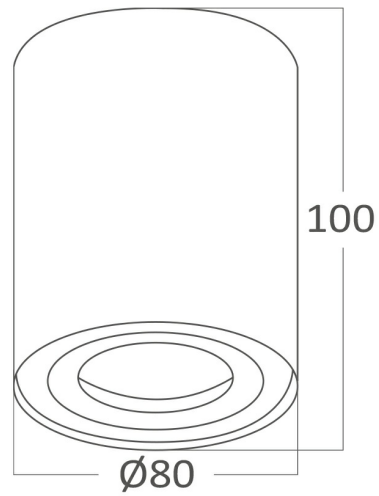

Braytron

PRODUCT DATASHEET

MODEL NO BH04-00306

DESCRIPTION BRY-GAMA-8010-RND-GLD-GU10-SPOTLIGHT

BRAYTRON SRL

Bulavardul Iuliu Maniu, Nr.616, Sector 6, 061129, Bucuresti-ROMANIA

info@braytron.com

www.braytron.com

Page 1-2