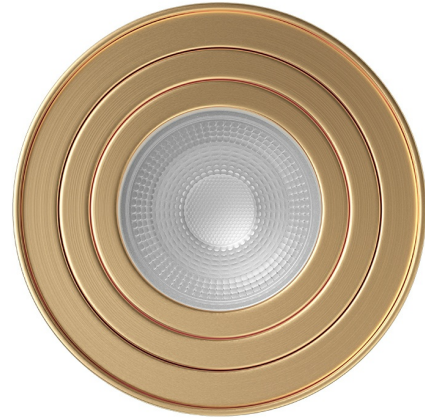

## PRODUCT DATASHEET

MODEL NO BH04-00306

DESCRIPTION BRY-GAMA-8010-RND-GLD-GU10-SPOTLIGHT

BRAYTRON SRL

Bulavardul Iuliu Maniu, Nr.616, Sector 6, 061129, Bucuresti-ROMANIA

info@braytron.com

www.braytron.com

Page 1-2

### General Characteristics

|             |   |                           |
|-------------|---|---------------------------|
| Model No    | : | BH04-00306                |
| Main Family | : | Indoor Lighting           |
| Sub Family  | : | GU10 Surface<br>Spotlight |
| Type        | : | Spotlight                 |
| Body Color  | : | Golden                    |
| Socket      | : | GU10                      |
| Warranty    | : | 2 Years                   |
| Class       | : | CLASS I                   |
| IP          | : | IP20                      |