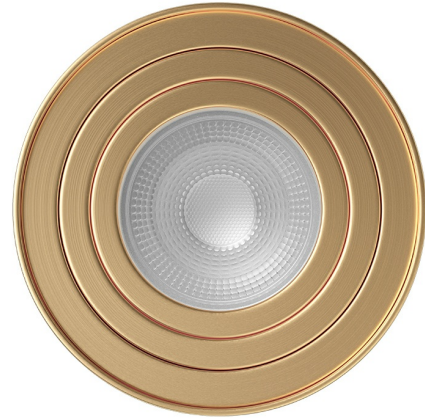

Braytron

PRODUCT DATASHEET

MODEL NO BH04-00306

DESCRIPTION BRY-GAMA-8010-RND-GLD-GU10-SPOTLIGHT

BRAYTRON SRL

Bulavardul Iuliu Maniu, Nr.616, Sector 6, 061129, Bucuresti-ROMANIA

info@braytron.com

www.braytron.com

Page 1-2

General Characteristics

Model No	:	BH04-00306
Main Family	:	Indoor Lighting
Sub Family	:	GU10 Surface Spotlight
Type	:	Spotlight
Body Color	:	Golden
Lamp Shape	:	N/A
Light Source	:	N/A
Socket	:	GU10
Warranty	:	2 years
Class	:	Class I
IP	:	IP20

Product Characteristics

Wattage	:	Max 1x35 w
---------	---	------------

Dimensions & Weight

Diameter	:	80 mm
P. Height	:	100 mm
Weight	:	215 gr