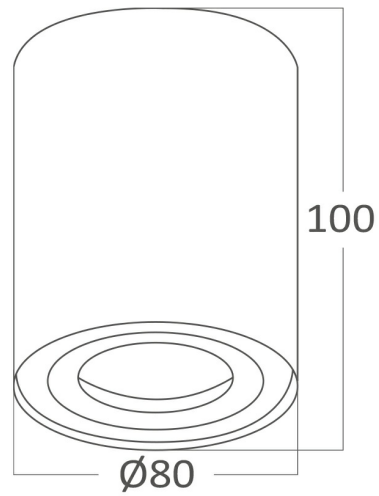

Braytron

PRODUCT DATASHEET

MODEL NO BH04-00306

DESCRIPTION BRY-GAMA-8010-RND-GLD-GU10-SPOTLIGHT

BRAYTRON SRL

Bulavardul Iuliu Maniu, Nr.616, Sector 6, 061129, Bucuresti-ROMANIA

info@braytron.com

www.braytron.com

Page 1-2

General Characteristics

Model No	:	BH04-00306
Main Family	:	Indoor Lighting
Sub Family	:	GU10 Surface Spotlight
Type	:	Spotlight
Body Color	:	Golden
Lamp Shape	:	N/A
Light Source	:	N/A
Socket	:	GU10
Warranty	:	2 years
Class	:	Class I
IP	:	IP20

Electrical Characteristics

Voltage	:	220-240V
Material	:	Aluminium
Working Temperature	:	-20 C+40 C
Frequency	:	50-60 Hz

Package Informations

N.W.	:	4,30 kgs
G.W.	:	5,35 kgs
PCS/CTN	:	20 pcs
Length	:	470 mm
Width	:	200 mm
Height	:	230 mm
EAN	:	5949097720475

Product Characteristics

Wattage	:	Max 1x35 w
---------	---	------------

Dimensions & Weight

Diameter	:	80 mm
P. Height	:	100 mm
Weight	:	215 gr