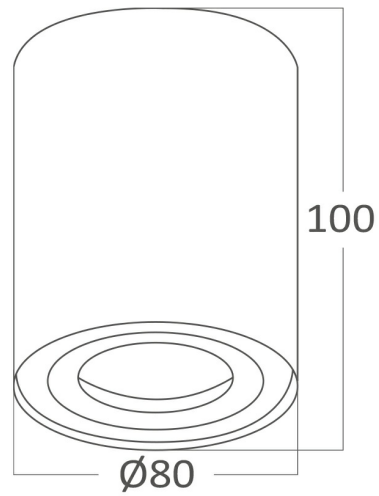

Braytron

PRODUCT DATASHEET

MODEL NO BH04-00301

DESCRIPTION BRY-GAMA-8010-RND-BLC-GU10-SPOTLIGHT

BRAYTRON SRL

Bulavardul Iuliu Maniu, Nr.616, Sector 6, 061129, Bucuresti-ROMANIA

info@braytron.com

www.braytron.com

Page 1-2

General Characteristics

Model No	:	BH04-00301
Main Family	:	Indoor Lighting
Sub Family	:	GU10 Surface Spotlight
Type	:	Spotlight
Body Color	:	Black
Lamp Shape	:	N/A
Light Source	:	N/A
Socket	:	GU10
Warranty	:	2 years
Class	:	Class I
IP	:	IP20

Electrical Characteristics

Voltage	:	220-240V
Material	:	Aluminium
Working Temperature	:	-20 C+40 C
Frequency	:	50-60 Hz

Package Informations

N.W.	:	4,30 kgs
G.W.	:	5,35 kgs
PCS/CTN	:	20 pcs
Length	:	470 mm
Width	:	200 mm
Height	:	230 mm
EAN	:	5949097708671

Product Characteristics

Wattage	:	Max 1x35 w
---------	---	------------

Dimensions & Weight

Diameter	:	80 mm
P. Height	:	100 mm
Weight	:	215 gr