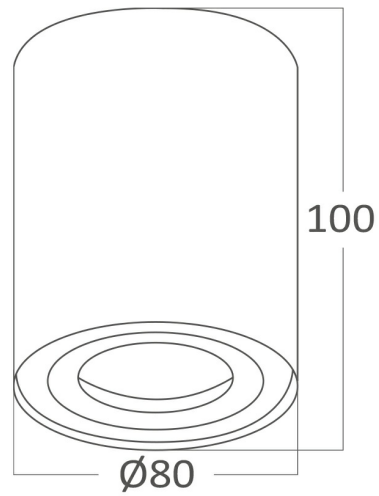

Braytron

PRODUCT DATASHEET

MODEL NO BH04-00300

DESCRIPTION BRY-GAMA-8010-RND-WHT-GU10-SPOTLIGHT

BRAYTRON SRL

Bulavardul Iuliu Maniu, Nr.616, Sector 6, 061129, Bucuresti-ROMANIA

info@braytron.com

www.braytron.com

Page 1-2

General Characteristics

Model No	:	BH04-00300
Main Family	:	Indoor Lighting
Sub Family	:	GU10 Surface Spotlight
Type	:	Spotlight
Body Color	:	White
Lamp Shape	:	N/A
Light Source	:	N/A
Socket	:	GU10
Warranty	:	2 years
Class	:	Class I
IP	:	IP20

Electrical Characteristics

Voltage	:	220-240V
Material	:	Aluminium
Working Temperature	:	-20 C+40 C
Frequency	:	50-60 Hz

Package Informations

N.W.	:	4,30 kgs
G.W.	:	5,35 kgs
PCS/CTN	:	20 pcs
Length	:	470 mm
Width	:	200 mm
Height	:	230 mm
EAN	:	5949097708664

Product Characteristics

Wattage	:	Max 1x35 w
---------	---	------------

Dimensions & Weight

Diameter	:	80 mm
P. Height	:	100 mm
Weight	:	215 gr