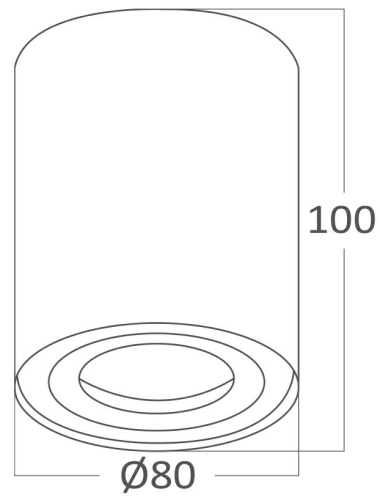

PRODUCT DATASHEET

MODEL NO BH04-00300

DESCRIPTION BRY-GAMA-8010-RND-WHT-GU10-SPOTLIGHT

General Characteristics

Model No	:	BH04-00300
Main Family	:	Indoor Lighting
Sub Family	:	GU10 Surface Spotlight
Type	:	Spotlight
Body Color	:	White
Lamp Shape	:	N/A
Light Source	:	N/A
Socket	:	GU10
Warranty	:	2 years
Class	:	Class I
IP	:	IP20

Electrical Characteristics

Voltage	:	220-240V
Material	:	Aluminium
Working Temperature	:	-20 C+40 C
Frequency	:	50-60 Hz

Package Informations

N.W.	:	4,30 kgs
G.W.	:	5,35 kgs
PCS/CTN	:	20 pcs
Length	:	470 mm
Width	:	200 mm
Height	:	230 mm
EAN	:	5949097708664

Product Characteristics

Wattage	:	Max 1x35 w
---------	---	------------

Dimensions & Weight

Diameter	:	80 mm
P. Height	:	100 mm
Weight	:	215 gr