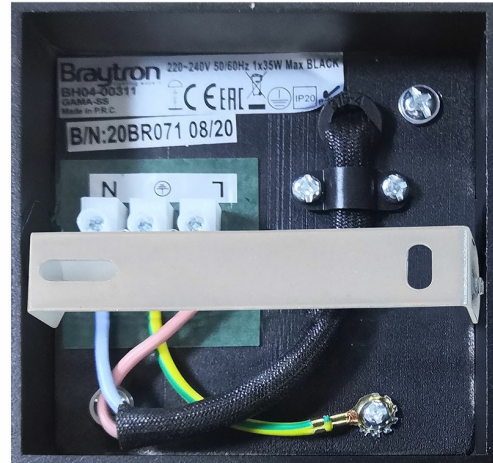

## PRODUCT DATASHEET

MODEL NO BH04-00211

DESCRIPTION BRY-GAMA-9412-SQR-BLC-GU10-SPOTLIGHT

BRAYTRON SRL

Bulavardul Iuliu Maniu, Nr.616, Sector 6, 061129, Bucuresti-ROMANIA

info@braytron.com

www.braytron.com

Page 1-2

### General Characteristics

Model No	:	BH04-00211
Main Family	:	Indoor Lighting
Sub Family	:	GU10 Surface Spotlight
Type	:	Spotlight
Body Color	:	Black
Lamp Shape	:	N/A
Light Source	:	N/A
Socket	:	GU10
Warranty	:	2 years
Class	:	Class I
IP	:	IP20

### Product Characteristics

Wattage	:	Max 1x35 w
---------	---	------------

### Dimensions & Weight

P. Length	:	97 mm
P. Width	:	97 mm
P. Height	:	125 mm
Weight	:	510 gr