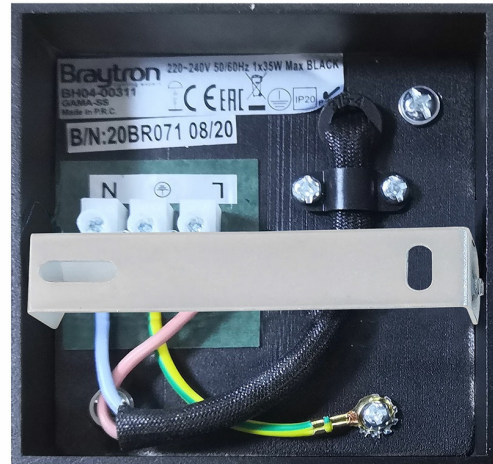

## PRODUCT DATASHEET

MODEL NO

BH04-00211

DESCRIPTION

BRY-GAMA-9412-SQR-BLC-GU10-SPOTLIGHT

BRAYTRON SRL

Bulavardul Iuliu Maniu, Nr.616, Sector 6, 061129, Bucuresti-ROMANIA

info@braytron.com

### General Characteristics

|              |   |                           |
|--------------|---|---------------------------|
| Model No     | : | BH04-00211                |
| Main Family  | : | Indoor Lighting           |
| Sub Family   | : | GU10 Surface<br>Spotlight |
| Type         | : | Spotlight                 |
| Body Color   | : | Black                     |
| Lamp Shape   | : | N/A                       |
| Light Source | : | N/A                       |
| Socket       | : | GU10                      |
| Warranty     | : | 2 years                   |
| Class        | : | Class I                   |
| IP           | : | IP20                      |

### Dimensions & Weight

|           |   |        |
|-----------|---|--------|
| P. Length | : | 97 mm  |
| P. Width  | : | 97 mm  |
| P. Height | : | 125 mm |
| Weight    | : | 510 gr |