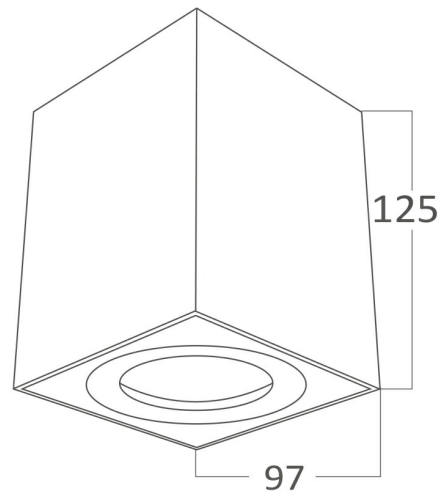

Braytron

PRODUCT DATASHEET

MODEL NO BH04-00210

DESCRIPTION BRY-GAMA-9412-SQR-WHT-GU10-SPOTLIGHT

BRAYTRON SRL

Bulavardul Iuliu Maniu, Nr.616, Sector 6, 061129, Bucuresti-ROMANIA

info@braytron.com

www.braytron.com

Page 1-2

General Characteristics

Model No	:	BH04-00210
Main Family	:	Indoor Lighting
Sub Family	:	GU10 Surface Spotlight
Type	:	Spotlight
Body Color	:	White
Lamp Shape	:	N/A
Light Source	:	N/A
Socket	:	GU10
Warranty	:	2 years
Class	:	Class I
IP	:	IP20

Electrical Characteristics

Voltage	:	220-240V
Material	:	Aluminium
Working Temperature	:	-20 C+40 C
Frequency	:	50-60 Hz

Package Informations

N.W.	:	10,20 kgs
G.W.	:	11,65 kgs
PCS/CTN	:	20 pcs
Length	:	550 mm
Width	:	235 mm
Height	:	290 mm
EAN	:	5949097708497

Product Characteristics

Wattage	:	Max 1x35 w
---------	---	------------

Dimensions & Weight

P. Length	:	97 mm
P. Width	:	97 mm
P. Height	:	125 mm
Weight	:	510 gr