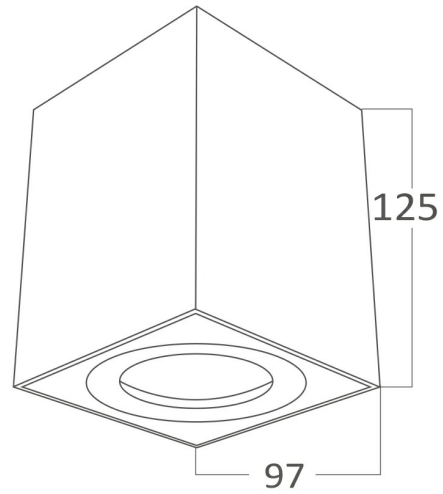

Braytron

PRODUCT DATASHEET

MODEL NO BH04-00210

DESCRIPTION BRY-GAMA-9412-SQR-WHT-GU10-SPOTLIGHT

BRAYTRON SRL

Bulavardul Iuliu Maniu, Nr.616, Sector 6, 061129, Bucuresti-ROMANIA

info@braytron.com

www.braytron.com

Page 1-2

General Characteristics

Model No	:	BH04-00210
Main Family	:	Indoor Lighting
Sub Family	:	GU10 Surface Spotlight
Type	:	Spotlight
Body Color	:	White
Lamp Shape	:	N/A
Light Source	:	N/A
Socket	:	GU10
Warranty	:	2 years
Class	:	Class I
IP	:	IP20

Electrical Characteristics

Voltage	:	220-240V
Material	:	Aluminium
Working Temperature	:	-20 C+40 C
Frequency	:	50-60 Hz

Package Informations

N.W.	:	10,20 kgs
G.W.	:	11,65 kgs
PCS/CTN	:	20 pcs
Length	:	550 mm
Width	:	235 mm
Height	:	290 mm
EAN	:	5949097708497

Product Characteristics

Wattage	:	Max 1x35 w
---------	---	------------

Dimensions & Weight

P. Length	:	97 mm
P. Width	:	97 mm
P. Height	:	125 mm
Weight	:	510 gr