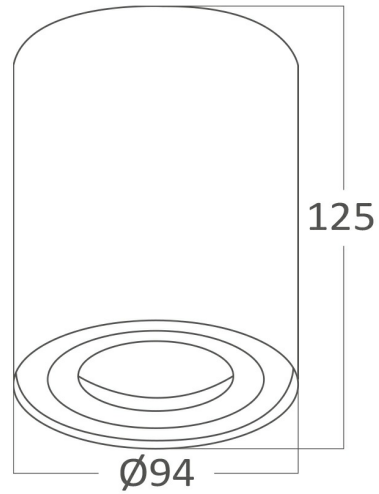

Braytron

PRODUCT DATASHEET

MODEL NO BH04-00201

DESCRIPTION BRY-GAMA-9412-RND-BLC-GU10-SPOTLIGHT

BRAYTRON SRL

Bulavardul Iuliu Maniu, Nr.616, Sector 6, 061129, Bucuresti-ROMANIA

info@braytron.com

www.braytron.com

Page 1-2

General Characteristics

Model No	:	BH04-00201
Main Family	:	Indoor Lighting
Sub Family	:	GU10 Surface Spotlight
Type	:	Spotlight
Body Color	:	Black
Lamp Shape	:	N/A
Light Source	:	N/A
Socket	:	GU10
Warranty	:	2 years
Class	:	Class I
IP	:	IP20

Electrical Characteristics

Voltage	:	220-240V
Material	:	Aluminium
Working Temperature	:	-20 C+40 C
Frequency	:	50-60 Hz

Package Informations

N.W.	:	6,90 kgs
G.W.	:	8,40 kgs
PCS/CTN	:	20 pcs
Length	:	550 mm
Width	:	225 mm
Height	:	290 mm
EAN	:	5949097708480

Product Characteristics

Wattage	:	Max 1x35 w
---------	---	------------

Dimensions & Weight

Diameter	:	94 mm
P. Height	:	125 mm
Weight	:	345 gr