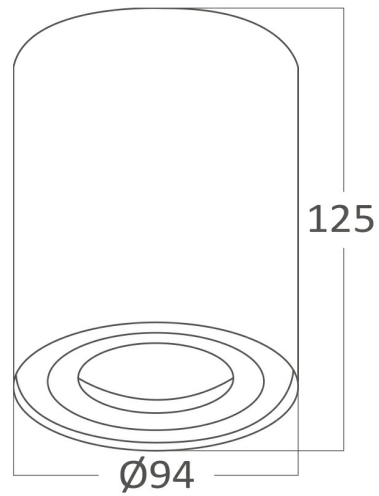

Braytron

PRODUCT DATASHEET

MODEL NO BH04-00200

DESCRIPTION BRY-GAMA-9412-RND-WHT-GU10-SPOTLIGHT

BRAYTRON SRL

Bulavardul Iuliu Maniu, Nr.616, Sector 6, 061129, Bucuresti-ROMANIA

info@braytron.com

www.braytron.com

Page 1-2

General Characteristics

Model No	:	BH04-00200
Main Family	:	Indoor Lighting
Sub Family	:	GU10 Surface Spotlight
Type	:	Spotlight
Body Color	:	White
Lamp Shape	:	N/A
Light Source	:	N/A
Socket	:	GU10
Warranty	:	2 years
Class	:	Class I
IP	:	IP20

Electrical Characteristics

Voltage	:	220-240V
Material	:	Aluminium
Working Temperature	:	-20 C+40 C
Frequency	:	50-60 Hz

Package Informations

N.W.	:	6,90 kgs
G.W.	:	8,40 kgs
PCS/CTN	:	20 pcs
Length	:	550 mm
Width	:	225 mm
Height	:	290 mm
EAN	:	5949097708473

Product Characteristics

Wattage	:	Max 1x35 w
---------	---	------------

Dimensions & Weight

Diameter	:	94 mm
P. Height	:	125 mm
Weight	:	345 gr