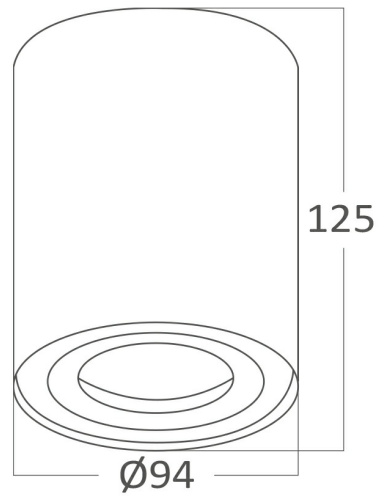

Braytron

PRODUCT DATASHEET

MODEL NO BH04-00200

DESCRIPTION BRY-GAMA-9412-RND-WHT-GU10-SPOTLIGHT

BRAYTRON SRL

Bulavardul Iuliu Maniu, Nr.616, Sector 6, 061129, Bucuresti-ROMANIA

info@braytron.com

www.braytron.com

Page 1-2