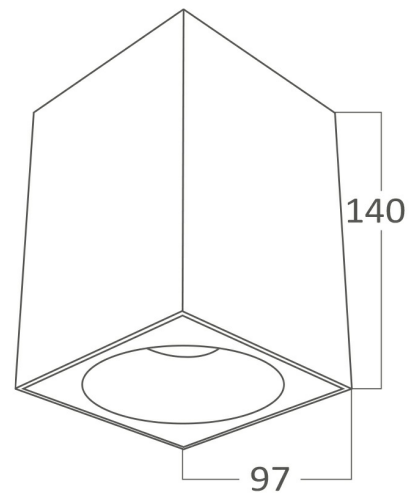

PRODUCT DATASHEET

MODEL NO BH04-00111

DESCRIPTION BRY-BETA-9414-SQR-BLC-GU10-SPOTLIGHT

General Characteristics

Model No	:	BH04-00111
Main Family	:	Indoor Lighting
Sub Family	:	GU10 Surface Spotlight
Type	:	Spotlight
Body Color	:	Black
Lamp Shape	:	N/A
Light Source	:	N/A
Socket	:	GU10
Warranty	:	2 years
Class	:	Class I
IP	:	IP20

Electrical Characteristics

Voltage	:	220-240V
Material	:	Aluminium
Working Temperature	:	-20 C+40 C
Frequency	:	50-60 Hz

Package Informations

N.W.	:	11,25 kgs
G.W.	:	12,90 kgs
PCS/CTN	:	20 pcs
Length	:	550 mm
Width	:	225 mm
Height	:	320 mm
EAN	:	5949097708985

Product Characteristics

Wattage	:	Max 1x35 w
---------	---	------------

Dimensions & Weight

P. Length	:	97 mm
P. Width	:	97 mm
P. Height	:	140 mm
Weight	:	563 gr