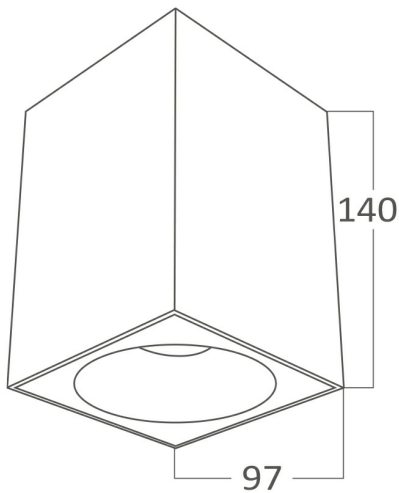

Braytron

PRODUCT DATASHEET

MODEL NO BH04-00110

DESCRIPTION BRY-BETA-9414-SQR-WHT-GU10-SPOTLIGHT

BRAYTRON SRL

Bulavardul iuliu maniu, Nr.616, Sector 6, 061129, Bucuresti-ROMANIA

info@braytron.com

www.braytron.com

General Characteristics

Model No	:	BH04-00110
Main Family	:	Indoor Lighting
Sub Family	:	GU10 Surface Spotlight
Type	:	Spotlight
Body Color	:	White
Lamp Shape	:	N/A
Light Source	:	N/A
Socket	:	GU10
Warranty	:	2 years
Class	:	Class I
IP	:	IP20

Electrical Characteristics

Voltage	:	220-240V
Material	:	Aluminium
Working Temperature	:	-20 C+40 C
Frequency	:	50-60 Hz

Package Informations

N.W.	:	11,25 kgs
G.W.	:	12,90 kgs
PCS/CTN	:	20 pcs
Length	:	550 mm
Width	:	225 mm
Height	:	320 mm
EAN	:	5949097708978

Product Characteristics

Wattage	:	Max 1x35 w
---------	---	------------

Dimensions & Weight

P. Length	:	97 mm
P. Width	:	97 mm
P. Height	:	140 mm
Weight	:	563 gr