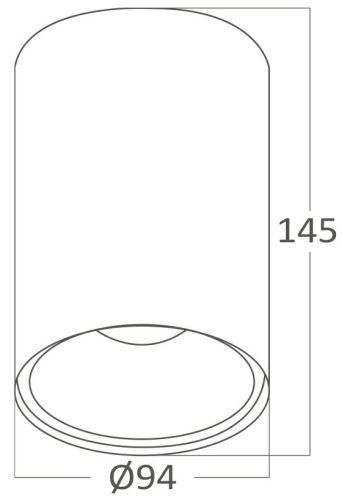

Braytron

PRODUCT DATASHEET

MODEL NO BH04-00100

DESCRIPTION BRY-BETA-9414-RND-WHT-GU10-SPOTLIGHT

BRAYTRON SRL

Bulavardul iuliu maniu, Nr.616, Sector 6, 061129, Bucuresti-ROMANIA

info@braytron.com

www.braytron.com

Page 1-2

General Characteristics

Model No	:	BH04-00100
Main Family	:	Indoor Lighting
Sub Family	:	GU10 Surface Spotlight
Type	:	Spotlight
Body Color	:	White
Lamp Shape	:	N/A
Light Source	:	N/A
Socket	:	GU10
Warranty	:	2 years
Class	:	Class I
IP	:	IP20

Electrical Characteristics

Voltage	:	220-240V
Material	:	Aluminium
Working Temperature	:	-20 C+40 C
Frequency	:	50-60 Hz

Package Informations

N.W.	:	7,00 kgs
G.W.	:	8,50 kgs
PCS/CTN	:	20 pcs
Length	:	550 mm
Width	:	225 mm
Height	:	320 mm
EAN	:	5949097708954

Product Characteristics

Wattage	:	Max 1x35 w
---------	---	------------

Dimensions & Weight

Diameter	:	94 mm
P. Height	:	145 mm
Weight	:	350 gr