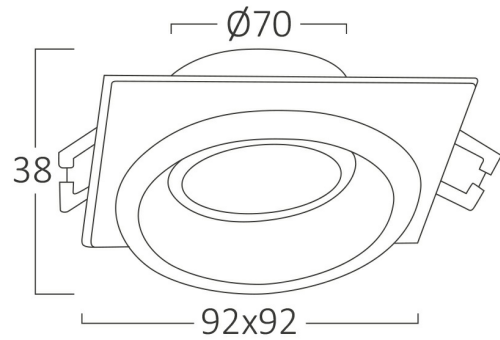

PRODUCT DATASHEET

MODEL NO

BH03-06053

DESCRIPTION

BRY-ALFA-E-SQR-WHT-BLC-SPOTLIGHT

General Characteristics

Model No	:	BH03-06053
Main Family	:	Indoor Lighting
Sub Family	:	GU10 Recessed Spotlight
Type	:	Spotlight
Body Color	:	White-Black
Lamp Shape	:	N/A
Light Source	:	N/A
Warranty	:	2 years
IP	:	IP20

Electrical Characteristics

Material	:	Aluminium
Working Temperature	:	-20 C+40 C

Package Informations

N.W.	:	5,55 kgs
G.W.	:	7,25 kgs
PCS/CTN	:	50 pcs
Length	:	520 mm
Width	:	250 mm
Height	:	220 mm
EAN	:	5949097728945

Product Characteristics

Wattage	:	Max 1x35 w
---------	---	------------

Dimensions & Weight

P. Length	:	92 mm
P. Width	:	92 mm
P. Height	:	38 mm
Cutout	:	70 mm
Weight	:	111 gr