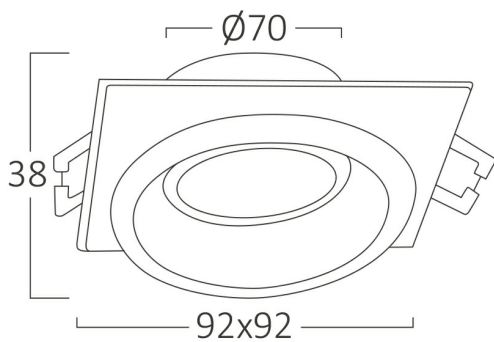

PRODUCT DATASHEET

MODEL NO

BH03-06053

DESCRIPTION

BRY-ALFA-E-SQR-WHT-BLC-SPOTLIGHT

General Characteristics

Model No	:	BH03-06053
Main Family	:	Indoor Lighting
Sub Family	:	GU10 Recessed Spotlight
Type	:	Spotlight
Body Color	:	White-Black
Lamp Shape	:	N/A
Light Source	:	N/A
Warranty	:	2 years
IP	:	IP20

Electrical Characteristics

Material	:	Aluminium
Working Temperature	:	-20 C+40 C

Package Informations

N.W.	:	5,55 kgs
G.W.	:	7,25 kgs
PCS/CTN	:	50 pcs
Length	:	520 mm
Width	:	250 mm
Height	:	220 mm
EAN	:	5949097728945

Product Characteristics

Wattage	:	Max 1x35 w
---------	---	------------

Dimensions & Weight

P. Length	:	92 mm
P. Width	:	92 mm
P. Height	:	38 mm
Cutout	:	70 mm
Weight	:	111 gr